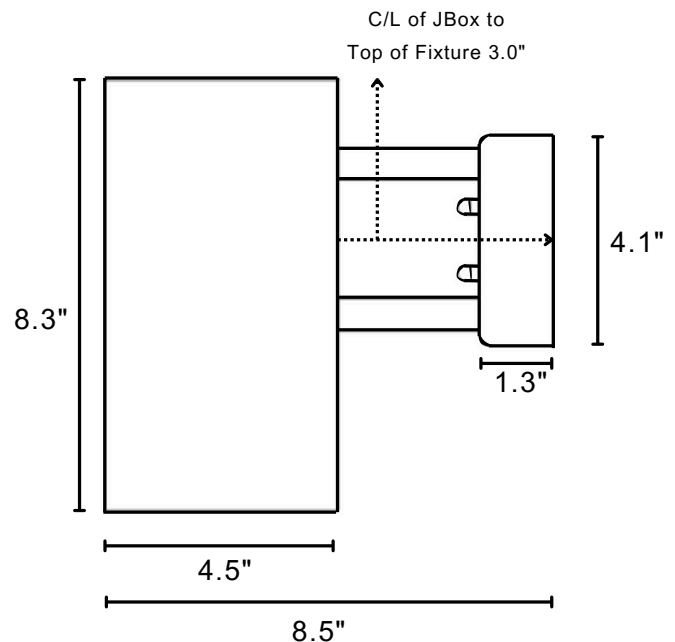

Hans-Agne Jakobsson C627/110 'Rulle' Indoor/Outdoor Sconce for Örsjö (US edition)

Designer: Hans-Agne Jakobsson

Maker: Örsjö Belysning, Sweden

Voltage: 120V

Weight: 9 lbs

Mounting: Fixed mounting to 4S J-box with 3-0 plaster ring (universal mounting ring included) for U.S. electrical.

Lamping: Accommodates a single 100W equivalent LED e26 bulb (60W incandescent). UL listed for wet location.

**Recommended installation
by a licensed electrician.**

Exclusive North American distributor of Örsjö lighting

TWO
ENLIGHTEN
www.twoenlighten.com