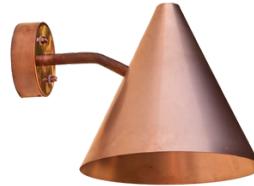

# Hans-Agne Jakobsson 'Tratten' Indoor/Outdoor Sconce for Örsjö (US edition)

raw brass  
SKU M864R

polished raw brass/white interior  
SKU M864

raw copper  
SKU M862R

polished raw copper/white interior  
SKU M862

verdigris patinated  
SKU M863

darkly patinated  
SKU M728

dark brown patinated  
SKU M861

white painted  
SKU M3004

silver painted  
SKU M5552

brown painted  
SKU M5551

bronze painted  
SKU M5550

steel painted  
SKU M5553

black painted  
SKU M3005

**Designer:** Hans-Agne Jakobsson

**Maker:** Örsjö Belysning, Sweden

**Voltage:** 120V

**Weight:** 4 lbs

**Mounting:** Fixed mounting to 4S J-box with 3-0 plaster ring (universal mounting ring included) for U.S. electrical.