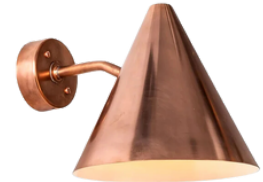

# Hans-Agne Jakobsson 'Tratten' Indoor/Outdoor Sconce for Örsjö (US edition)

raw brass  
SKU M864R

polished raw brass/white interior  
SKU M864

raw copper  
SKU M862R

polished raw copper/white interior  
SKU M862

verdigris patinated  
SKU M863

darkly patinated  
SKU M728

dark brown patinated  
SKU M861

white painted  
SKU M3004

silver painted  
SKU M5552

brown painted  
SKU M5551

bronze painted  
SKU M5550

steel painted  
SKU M5553

black painted  
SKU M3005

**Designer:** Hans-Agne Jakobsson

**Maker:** Örsjö Belysning, Sweden

**Voltage:** 120V

**Weight:** 4 lbs

**Mounting:** Fixed mounting to 4S J-box with 3-0 plaster ring (universal mounting ring included) for U.S. electrical.