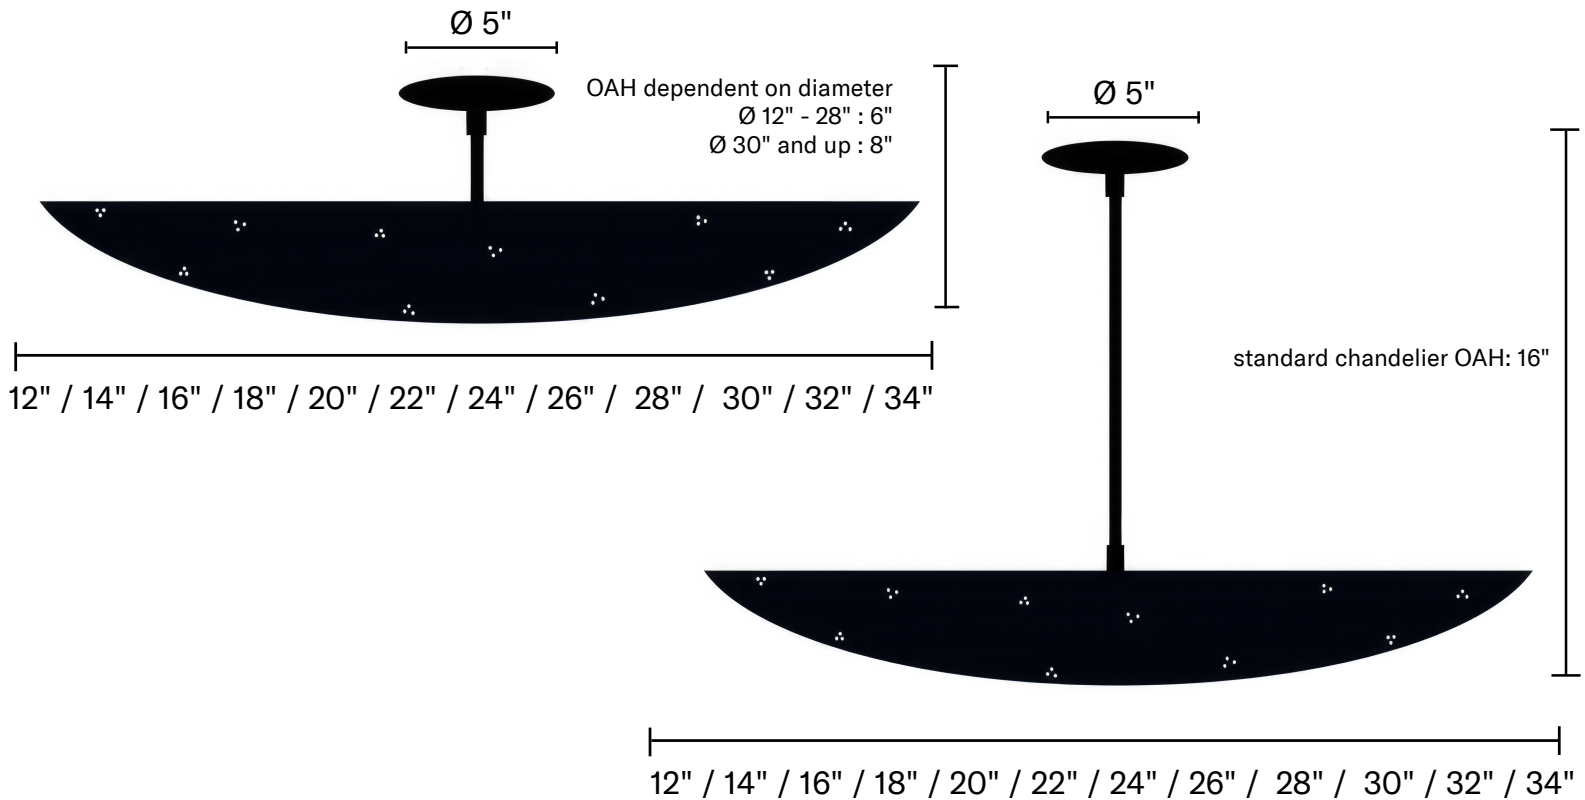

# 'Rey' Chandelier or Flush Mount

semi-matte  
black painted

patinated brass

polished brass

semi-matte  
white painted

**Designer:** Raul Reyes

**Maker:** One Spot Lighting

**Voltage:** 120V

**Lamping:** **12" to 18"** diameter lamps accommodate **2x 60W max** equivalent standard US **candelabra** (e12) LED bulbs. **20" to 24"** diameter lamps accommodate **2x 60W max** equivalent standard US **medium base** (e26) LED bulbs. **26" to 32"** diameter lamps accommodate **3x 60W max** equivalent standard US **medium base** (e26) LED bulbs. **34"** diameter bulb accommodates **4x 60W max** equivalent standard US **medium base** (e26) LED bulbs.