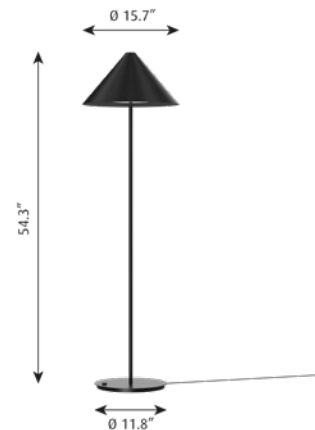

KEGLEN FLOOR

Floor lamps

Designer: Big Ideas

Description: The floor lamp's distinctive conical shade has a built-in curved diffuser. This ensures an attractive and glare-free downwardly directed light. The stem morphs into the diffuser shade, folding inward and creating a beautiful organic geometry. A gentle light is also emitted upward through a discreet uniform opening in the top of the shade to create a perfect ambiance.

Finish: Black or white, matte, wet-painted.

Material: Shade: Spun aluminum. Diffusor: Injection-molded PC. Base: Die cast aluminum. Stem: Machined aluminum.

Mounting: Cord type: White or black. Cord length: 10'. Switch: Button on the base. LED driver: Separate, plugs into power outlet.

Compliance: cULus, Dry location.

PRODUCT CODE	FINISH	LIGHT SOURCE	LUMEN	SWITCH/PLUG	CABLE	EAN	ORDER NO.
KEG-F	Black	LED 2700-2000K D2W 8.5W	481	With switch	With cord	5714693288588	5744166797
KEG-F	Black	LED 3000K 8.5W	509	With switch	With cord	5714693988273	5744167945
KEG-F	White	LED 2700-2000K D2W 8.5W	541	With switch	With cord	5714693287741	5744166784
KEG-F	White	LED 3000K 8.5W	573	With switch	With cord	5714693988297	5744167958
SPAREPART							ORDER NO.
Adaptor 12V black							5744164867
Adaptor 12V white							5744164870