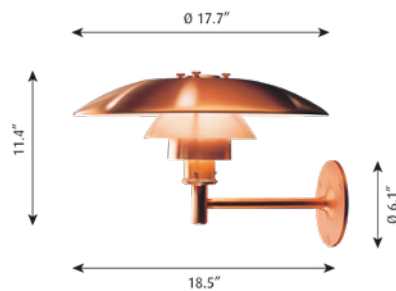

PH WALL

Wall and Ceiling Outdoor

Designer: Poul Henningsen

Description: The fixture is designed based on the principle of a reflective three-shade system, which directs the light downwards. The shades have a matte white painted inside to ensure diffuse, comfortable light distribution.

Finish: Copper, brushed. Please note that the copper surface is untreated in order to achieve a verdigris finish over time. This can result in an inconsistent surface finish prior to the product achieving full patina. This process might have begun already during stocking/ transportation.

Material: Shades: Spun copper. Wall box: Spun copper. Arm: Copper.

Mounting: Surface: Mounted directly to finished surface over a recessed 4" octagonal junction box. Requires three bolts on 5.2IN circle.

Compliance: cULus, Wet location.

PRODUCT CODE	FINISH	LIGHT SOURCE	VOLTAGE	EAN	ORDER NO.
PH-W	Brushed Copper	1x15W E26	120V	5714693806416	5743909489