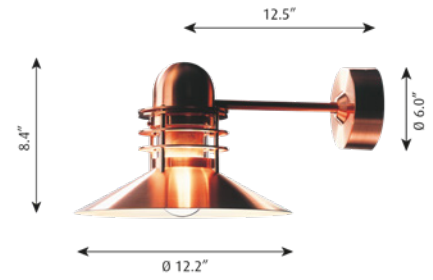

NYHAVN WALL

Wall and Ceiling Outdoor

Designer: Alfred Homann & Ole V. Kjær

Description: The conical shade ensures comfortable light that is directed downwards in a wide beam. The shade interior has a white matte painted surface, ensuring uniform light distribution. The rings ensure that a stray light is controlled, and direct a small amount of light onto the top side of the shade for self-illumination.

Finish: Copper, brushed or white, wet painted.

Material: Shades: Spun aluminum or spun copper. Diffuser: Clear glass. Top: Spun aluminum or spun copper. Mounting box: Die cast aluminum. Mounting box cover: Spun aluminum or spun copper. Arm: Copper plated, red brass or steel.

Mounting: Surface: Mounted directly to finished surface over a recessed 4" octagonal junction box.

Weight: Max: 11 lbs.

Compliance: cULus, Wet location.

PRODUCT CODE	FINISH	LIGHT SOURCE	VOLTAGE	SHIELD/DIFFUSER	EAN	ORDER NO.
NYH-W	Brushed Copper	1x15W A-19/medium	120V	CLEAR	5703411124727	5743909379
NYH-W	White	1x15W A-19/medium	120V	CLEAR	5703411124710	5743909366