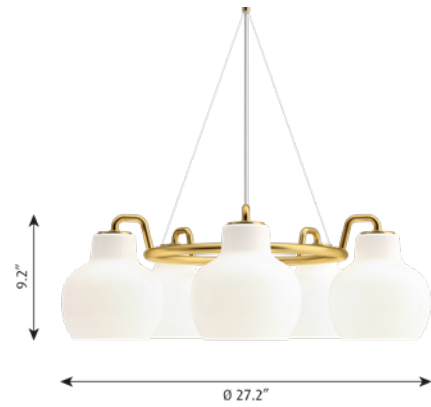

VL RING CROWN 3-5-7

Pendants

Designer: Vilhelm Lauritzen

Description: The pendant emits light directed primarily downwards. The opal glass provides a comfortable and uniform illumination of the area around the fixture.

Finish: Glossy, hand blown white opal glass. Satin polished brass, untreated.

Material: Shades: Hand blown, 3-layered, polished opal glass. Wires: Stainless steel. Frame and canopy in untreated brass, will patinate.

Mounting: Mounting: Suspension type: 3x stainless steel aircraft cables. Suspension length: 12'. Canopy: Brass. Cord type: 3-conductors, 18 AWG white braided fabric covered cord. Cord length: 12'.

Weight: Min: 11.96 lbs Max: 22.28 lbs

Compliance: Compliance: cULus, Dry location.

PRODUCT CODE	DIMENSIONS	FINISH	LIGHT SOURCE	VOLTAGE	CABLE	EAN	ORDER NO.
VLRC-357-P	3	Brass/Glossy Opal Glass	3x40W A-19/ medium US	120V	White fabric cord	5703411182062	5741925449
VLRC-357-P	5	Brass/Glossy Opal Glass	5x40W A-19/medium US	120V	White fabric cord	5703411179987	5741925465
VLRC-357-P	7	Brass/Glossy Opal Glass	7x40W A-19/Medium US	120V	White fabric cord	5703411179659	5741925481
SPAREPART							ORDER NO.
VL RING CROWN WALL/3-5-7 GLASS							5741094406
VL RING CROWN CANOPY							5741094451
VL Ring Crown wire/cord, replacement kit							5741940741