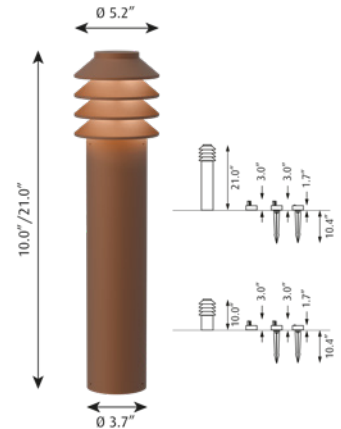

BYSTED GARDEN BOLLARD

Bollard

Designer: Peter Bysted

Description: The fixture has a round symmetrical design with four rings reflecting the light in a soft downward direction. The rings have a soft glow while their white undersides achieve optimal light reflection and produce a characteristic symmetrical light pattern on the ground.

Finish: Top: Cast aluminum. Reflector part: Cast aluminum. Post: Extruded aluminum. Base plate, spike, and anchor: Cast aluminum. Diffuser: PC

Material: Top: Cast aluminum. Reflector part: Cast aluminum. Post: Extruded aluminum. Base plate, spike, and anchor: Cast aluminum. Diffuser: PC

Mounting: The bollard requires a separate, 24V DC power supply. Choice of 3 different mounting types.

Spike mounted bollard(Plug&Play): For use in soil or gravel; includes weather-proof cables and connectors for above-ground runs.

Anchor mounted bollard(certified electrician): for casting in new concrete pad.

Base mounted bollard(certified electrician): Includes baseplate for anchoring to decks and floors.

Anchor or Base mounted bollards: installation determined by certified electrician with below ground cabling and conduit.

Weight: Max. 6 kg.

Compliance: cULus, Wet location.

PRODUCT CODE	DIMENSIONS	FINISH	LIGHT SOURCE	LUMEN	VOLTAGE	MOUNTING	EAN	ORDER NO.
BYSG-B	LONG	Black Texture	LED 2700K		24V	Spike w/o power supply	5714693309214	5747409668
BYSG-B	LONG	Black Texture	LED 2700K		24V	Anchor w/o power supply	5714693309856	5747409639
BYSG-B	LONG	Black Texture	LED 2700K		24V	Base w/o power supply	5714693310593	5747409600
BYSG-B	LONG	Black Texture	LED 3000K		24V	Anchor w/o power supply	5714693310326	5747409626
BYSG-B	LONG	Black Texture	LED 3000K		24V	Base w/o power supply	5714693310746	5747409590
BYSG-B	LONG	Black Texture	LED 3000K		24V	Spike w/o power supply	5714693320905	5747409655
BYSG-B	LONG	Corten Color	LED 2700K 14W	247	24V	Base w/o power supply	5714693845156	5747404579
BYSG-B	LONG	Corten Color	LED 2700K 14W	247	24V	Anchor w/o power supply	5714693845576	5747404595
BYSG-B	LONG	Corten Color	LED 3000K 14W	259	24V	Anchor w/o power supply	5714693845361	5747404582
BYSG-B	LONG	Corten Color	LED 3000K 14W	259	24V	Base w/o power supply	5714693844944	5747404566
BYSG-B	LONG	Natural Paint Aluminum	LED 2700K 14W	275	24V	Base w/o power supply	5714693839698	5747404919
BYSG-B	LONG	Natural Paint Aluminum	LED 2700K 14W	275	24V	Anchor w/o power supply	5714693840328	5747404948
BYSG-B	LONG	Natural Paint Aluminum	LED 3000K 14W	288	24V	Base w/o power supply	5714693839483	5747404906
BYSG-B	LONG	Natural Paint Aluminum	LED 3000K 14W	288	24V	Anchor w/o power supply	5714693840113	5747404935
BYSG-B	LONG	Natural Paint Aluminum	LED 4000K 14W	324	24V	Base w/o power supply	5714693839278	5747404896
BYSG-B	LONG	Natural Paint Aluminum	LED 4000K 14W	324	24V	Anchor w/o power supply	5714693839902	5747404922
BYSG-B	SHORT	Black Texture	LED 2700K		24V	Spike w/o power supply	5714693311170	5747409574
BYSG-B	SHORT	Black Texture	LED 2700K		24V	Anchor w/o power supply	5714693311880	5747409545
BYSG-B	SHORT	Black Texture	LED 2700K		24V	Base w/o power supply	5714693312504	5747409516
BYSG-B	SHORT	Black Texture	LED 3000K		24V	Spike w/o power supply	5714693311491	5747409561
BYSG-B	SHORT	Black Texture	LED 3000K		24V	Anchor w/o power supply	5714693312177	5747409532
BYSG-B	SHORT	Black Texture	LED 3000K		24V	Base w/o power supply	5714693312719	5747409503
BYSG-B	SHORT	Corten Color	LED 2700K 14W	247	24V	Base w/o power supply	5714693843893	5747404511
BYSG-B	SHORT	Corten Color	LED 2700K 14W	247	24V	Anchor w/o power supply	5714693844319	5747404537
BYSG-B	SHORT	Corten Color	LED 3000K 14W	259	24V	Base w/o power supply	5714693843688	5747404508
BYSG-B	SHORT	Corten Color	LED 3000K 14W	259	24V	Anchor w/o power supply	5714693844104	5747404524
BYSG-B	SHORT	Natural Paint Aluminum	LED 2700K 14W	275	24V	Base w/o power supply	5714693837809	5747404825
BYSG-B	SHORT	Natural Paint Aluminum	LED 2700K 14W	275	24V	Anchor w/o power supply	5714693838431	5747404854
BYSG-B	SHORT	Natural Paint Aluminum	LED 3000K 14W	288	24V	Base w/o power supply	5714693837595	5747404812
BYSG-B	SHORT	Natural Paint Aluminum	LED 3000K 14W	288	24V	Anchor w/o power supply	5714693838226	5747404841