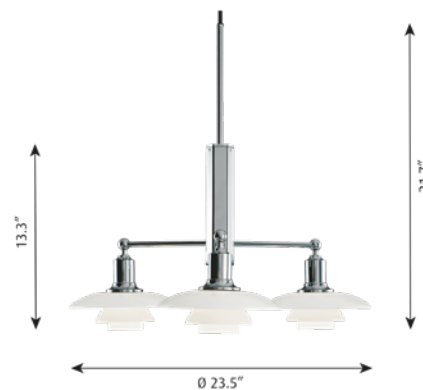

**Mounting:** Canopy: White.  
Cord length: 12'.  
Cord type: 3-conductor, 18 AWG black braided fabric covered power cord.

**Compliance:** cULus, Dry location.

PRODUCT CODE	FINISH	LIGHT SOURCE	VOLTAGE	CABLE	EAN	ORDER NO.
PH21-SF-P	High Lustre Chrome Plated	3x10W G16.5/IF Candelabra US	120V	Black fabric cord	5714693076970	5741939590