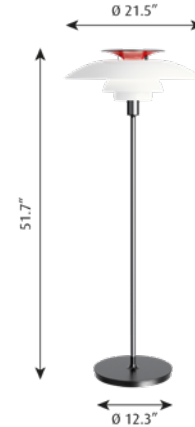

PH 80

Floor lamps

Designer: Poul Henningsen

Description: The fixture emits a diffused, reflected, symmetrical light. The majority of the light is directed downward. The opal acrylic shades provide comfortable room lighting. On the original fixture, the red hue of the top reflector adds an intense, warm glow to the light. The black and white fixtures have a white top reflector that reflects the light for a clean, elegant look. The choice of light source will determine the color of the illumination.

Finish: White opal acrylic shades.
High lustre chrome plated stand with black, textured base.
Black stand with black, smooth base.
White stand with white, smooth base.
Chrome variant has a red top reflector.
Black and white variants have a white top reflector.

Material: Shades: High pressure molded white opal acrylic. Top reflector: Red or White polycarbonate. Top cover and base: Black or white, high pressure molded ABS. Stand: High lustre chrome plated or black or white, powder coated, steel.

Mounting: Cord type: Black. Cable length: 9'. Switch: In-line dimming foot switch provided.

Weight: Max: 17 lbs.

Compliance: cULus, Dry location.

PRODUCT CODE	FINISH	LIGHT SOURCE	VOLTAGE	SWITCH/PLUG	EAN	ORDER NO.
PH80-F	White Opal Acryl/Black	1x70W A-21/CL medium US	120V	With dimmer	5714693985463	10000157285
PH80-F	White Opal Acryl/High Lustre Chrome Plated	1x70W A-21/CL medium US	120V	With dimmer	5714693985449	10000157284
PH80-F	White Opal Acrylic/White	1x70W A-21/CL medium US	120V	With dimmer	5714693985425	10000157283
SPAREPART						ORDER NO.
FOOT SWITCH, ON/OFF, BLACK						5717000000
PH 80, TOP SHADE						5744610298
PH 80, MIDDLE SHADE						5744610638
PH 80, LOWER SHADE						5744610641
PH 80, SOCKET COVER W/BRANCH						5744610654
PH 80, TOP ROUGE/BLACK						5744610667
PH 80 FLOOR, REBUILDING SET						5744610793
PH 80 TOP WHITE/BLACK						5744611530
PH 80 SOCKET COVER W/BRANCH BLK						5744611543
PH 80 TOP WHITE/WHITE						5744611556
PH 80 SOCKET COVER W/BRANCH WHT						5744611569