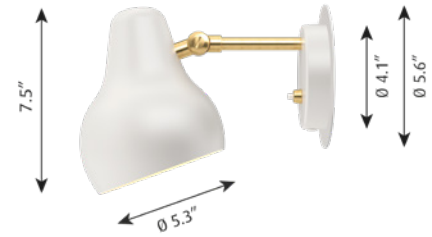

VL38 WALL

Wall lamps

Designer: Vilhelm Lauritzen

Description: The fixture emits downward directed light. The angle of the shade can be adjusted to optimize light distribution. The shade is painted white on the inside to ensure a soft comfortable light.

Finish: Brushed brass. Black or White, powder coated.

Material: Wall box: Punched aluminum. Shade: Spun aluminum. Arm: Brushed brass.

Mounting: Surface: Mounted directly to finished surface over a 4" octagonal junction-box.

Weight: Max: 2 lbs.

Compliance: cULus, Dry location.

PRODUCT CODE	FINISH	LIGHT SOURCE	LUMEN	VOLTAGE	SHADE	SWITCH/PLUG	CABLE	EAN	ORDER NO.
VL38-W	Black	LED 2700K 9.6W	416	120V	TILTABLE	With switch	Without cord	5703411683514	5743903964
VL38-W	White	LED 2700K 9.6W	416	120V	TILTABLE	With switch	Without cord	5703411682609	5743904730
SPAREPART									ORDER NO.
VL38 REPLACEMENT KIT LED W/WIRE									5744165963