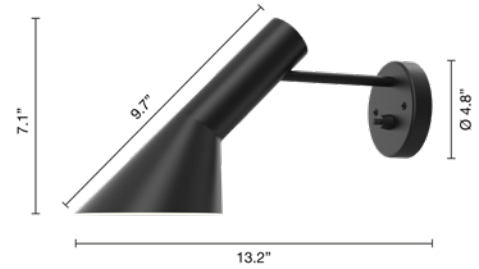

AJ WALL

Wall lamps

Designer: Arne Jacobsen

Description: The wall lamp emits downward directed light. The angle of the shade and rotation can be adjusted to optimize light distribution. The shade is painted white on the inside to ensure a soft comfortable light.

Finish: White, Black, Pale Petroleum, Warm Sand, Soft Lemon, Electric Orange, Dusty Blue, Warm Grey, Stainless Steel Polished.

Material: Shade: Spun steel or stainless steel. Wall box: Spun steel or deep drawn stainless steel. Arm: Steel or stainless steel.

Mounting: Mounted directly to finished surface over a 4" octagonal junction-box. On/off switch on the wall plate, white for white finish, black for non-white finishes.

Variants without on/off switch to be remotely controlled.

Weight: Max: 6 lbs.

Compliance: cULus, Dry location.

PRODUCT CODE	FINISH	LIGHT SOURCE	VOLTAGE	SHADE	SWITCH/PLUG	CABLE	EAN	ORDER NO.
AJ-W	Black	1x10W G16.5/candelabra	120V	TILTABLE	With switch	Without cord	5714693719013	5743907287
AJ-W	Black	1x10W G16.5/candelabra	120V	TILTABLE	Without switch	Without cord	5714693770571	5743915101
AJ-W	Dusty Blue	G16.5/candelabra	120V	TILTABLE	With switch	Without cord	5714693269365	5743917918
AJ-W	Dusty Blue	G16.5/candelabra	120V	TILTABLE	Without switch	Without cord	5714693269464	5743917963
AJ-W	Electric Orange	G16.5/candelabra	120V	TILTABLE	With switch	Without cord	5714693269273	5743917882
AJ-W	Electric Orange	G16.5/candelabra	120V	TILTABLE	Without switch	Without cord	5714693269402	5743917934
AJ-W	Pale Petroleum	1x10W G16.5/candelabra	120V	TILTABLE	With switch	Without cord	5714693716692	5743907368
AJ-W	Pale Petroleum	1x10W G16.5/candelabra	120V	TILTABLE	Without switch	Without cord	5714693765454	5743915185
AJ-W	Soft Lemon	G16.5/candelabra	120V	TILTABLE	With switch	Without cord	5714693269327	5743917895
AJ-W	Soft Lemon	G16.5/candelabra	120V	TILTABLE	Without switch	Without cord	5714693269426	5743917947
AJ-W	Stainless Steel Polished	1x10W G16.5/candelabra	120V	TILTABLE	With switch	Without cord	5714693254170	5743914348
AJ-W	Stainless Steel Polished	G16.5/candelabra	120V	TILTABLE	Without switch	Without cord	5714693765614	5743915224
AJ-W	Warm Grey	G16.5/candelabra	120V	TILTABLE	With switch	Without cord	5714693269389	5743917921
AJ-W	Warm Grey	G16.5/candelabra	120V	TILTABLE	Without switch	Without cord	5714693269488	5743917976
AJ-W	Warm Sand	G16.5/candelabra	120V	TILTABLE	With switch	Without cord	5714693269341	5743917905
AJ-W	Warm Sand	G16.5/candelabra	120V	TILTABLE	Without switch	Without cord	5714693269440	5743917950
AJ-W	White	1x10W G16.5/candelabra	120V	TILTABLE	With switch	Without cord	5714693719051	5743907274
AJ-W	White	1x10W G16.5/candelabra	120V	TILTABLE	Without switch	Without cord	5714693770533	5743915091