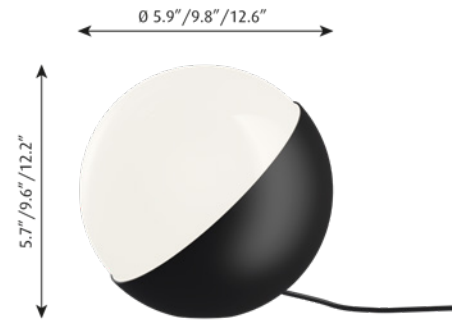

VL STUDIO TABLE/FLOOR

Floor lamps, Table lamps

Designer: Vilhelm Lauritzen

Description: The fixture emits a diffused, glare-free light. The triple-layered opal glass provides a comfortable light distribution and radiates a pleasantly delicate glow to its surroundings.

Finish: Matte-black, wet-painted; or brushed brass with fine hairlines. White opal glass, glossy. Clear-lacquered brass.

Material: Glass: Hand-blown, opal, triple-layered, glossy.
Housing: Deep-drawn aluminum or brass.

Mounting: Cable type: Black for black version and white on brass versions.
Cable length: 8.2 ft. In-line switch.
Ø150: On/off switch on cable.
Ø250 and Ø320: Electronic dimmer switch (requires dimmable lamp).
Glass shade can be removed to change the lamp.

Weight: Max. 7,9 kg.

Compliance: cULus, Dry location.

PRODUCT CODE	DIMENSIONS	FINISH	LIGHT SOURCE	VOLTAGE	SWITCH/PLUG	CABLE	EAN	ORDER NO.
VLST-T	12.6 IN	Black	1x15W A-19/medium	120V	With dimmer	Black cord	5714693968602	5744908078
VLST-T	12.6 IN	Lacquered Brass	1x15W A-19/medium	120V	With dimmer	White cord	5714693968558	5744908120
VLST-T	5.9 IN	Black	1x5W G9	120V	With switch	Black cord	5714693962528	5744907875
VLST-T	5.9 IN	Lacquered Brass	1x5W G9	120V	With switch	White cord	5714693962501	5744907914
VLST-T	9.8 IN	Black			With dimmer	Black cord	5714693968701	5744907956
VLST-T	9.8 IN	Lacquered Brass	1x15W A-19/medium	120V	With dimmer	White cord	5714693968664	5744907998
SPAREPART								ORDER NO.
VL STUDIO 150 TABLE/WALL GLASS								5743151868
VL STUDIO 250 TABLE GLASS								5744167851
VL STUDIO 320 TABLE GLASS								5744167864
VL STUDIO TABLE/WALL GROMMET WHITE								5744167877
VL STUDIO TABLE/WALL GROMMET BLACK								5744167880