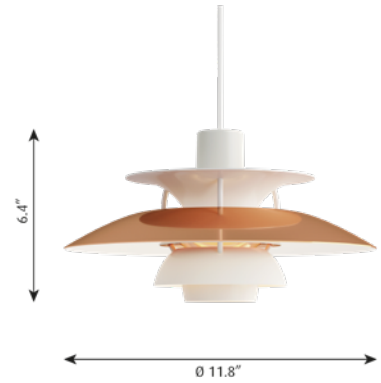

PH 5 MINI

Pendants

Designer: Poul Henningsen

Description: The fixture provides 100% glare-free light. Its design is based on the principle of a reflective three-shade system that directs most of the light downward. The fixture emits both downward and lateral light, thus illuminating itself.

Finish: Classic (white) or Modern White: Matte powder-coated.

Monochrome Black, Monochrome Blue, Monochrome White, Hues of Blue, Hues of Green, Hues of Gray, Hues of Orange, Hues of Red, Hues of Rose: Matte wet-painted.

Metal versions: Polished brass or copper and white, matte powder-coated. Please note that the copper and brass surfaces are untreated. This means that the surfaces will change over time and develop a patina.

Material: Shades and anti-glare disc: Spun aluminum, spun copper or spun brass. Struts: rolled aluminum.

Mounting: Canopy and cord: Black for Monochrome Black, White for all other colors. Cord type: 3-conductor, 18 AWG cloth-covered power cord. Cord length: 12 feet.

Weight: Max. 0.9 kg.

Compliance: cULus, Damp location.

PRODUCT CODE	FINISH	LIGHT SOURCE	VOLTAGE	CABLE	EAN	ORDER NO.
PHSM-P	Brass	1x10W A-15/medium	120V	White fabric cord	5703411061770	5741919251
PHSM-P	Copper	1x10W A-15/medium	120V	White fabric cord	5703411765753	5741918223
PHSM-P	Hues of Blue	1x10W A-15/medium	120V	White fabric cord	5703411660942	5741917457
PHSM-P	Hues of Green	1x10W A-15/medium	120V	White fabric cord	5703411161210	10000142115
PHSM-P	Hues of Grey	1x10W A-15/medium	120V	White fabric cord	5703411127209	10000142116
PHSM-P	Hues of Orange	1x10W A-15/medium	120V	White fabric cord	5703411161203	10000142117
PHSM-P	Hues of Red	1x10W A-15/medium	120V	White fabric cord	5703411127148	10000142118
PHSM-P	Hues of Rose	1x10W A-15/medium	120V	White fabric cord	5703411127117	10000142119
PHSM-P	Monochrome Black	1x10W A-15/medium	120V	Black fabric cord	5714693452262	5741934906
PHSM-P	Monochrome Blue	1x10W A-15/medium	120V	White fabric cord	5714693426478	5741934359
PHSM-P	Monochrome White	1x10W A-15/medium	120V	White fabric cord	5714693425990	5741934456
PHSM-P	White Classic	1x10W A-15/medium	120V	White fabric cord	5703411127322	10000142110
PHSM-P	White Modern	1x10W A-15/medium	120V	White fabric cord	5703411161234	10000142113