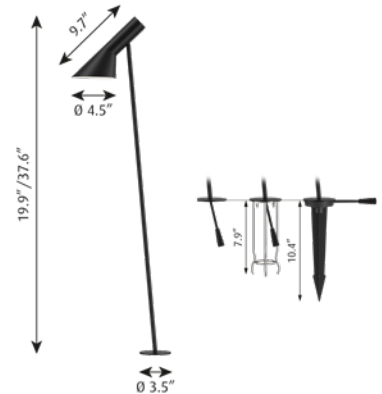

AJ GARDEN BOLLARD

Bollard

Designer: Arne Jacobsen

Description: This outdoor lamp emits a pleasant, fully shaded, downwardly directed, glare-free light. It is available in two different heights and has a fixed head. The inside of the shade is painted white to ensure a soft and pleasant reflection of light. The shape of the shade provides superior lighting, allowing an optimal view of its surroundings. The garden bollard can be fitted with three different installation types – namely a base plate, a spike, or an anchor.

Finish: Outside: Black textured surface, powder-coated.
Inside: White, wet-painted.

Material: Head: Cast aluminum. Stem and base plate: Stainless steel.
Spike: Cast aluminum with ABS housing.
Anchor: Steel.
Diffuser: Injection-molded opal PC.

Mounting: The bollard requires a separate, 24V DC power supply.
Choice of 3 different mounting types.

Spike mounted bollard: For use in soil or gravel; includes weather-proof cables and connectors for above-ground runs. Plug and play.
Anchor mounted bollard: for casting in new concrete pad.
Base mounted bollard: Includes baseplate for anchoring to decks and floors.

Anchor or Base mounted bollards: installation determined by certified electrician with below ground cabling and conduit.

Weight: Max. 4 lbs.

Compliance: Ingress protection: IP 65.
IK06

PRODUCT CODE	DIMENSIONS	FINISH	LIGHT SOURCE	LUMEN	MOUNTING	EAN	ORDER NO.
AJG-B	LONG	Black Texture	LED 2700K	454	Spike w/o power supply	5714693238392	10000163690
AJG-B	LONG	Black Texture	LED 2700K	454	Base w/o power supply	5714693238422	10000163723
AJG-B	LONG	Black Texture	LED 2700K	524	Anchor w/o power supply	5714693238453	10000163726
AJG-B	LONG	Black Texture	LED 3000K	454	Spike w/o power supply	5714693238385	10000163689
AJG-B	LONG	Black Texture	LED 3000K	454	Base w/o power supply	5714693238415	10000163722
AJG-B	LONG	Black Texture	LED 3000K	524	Anchor w/o power supply	5714693238446	10000163725
AJG-B	SHORT	Black Texture	LED 2700K	524	Spike w/o power supply	5714693238354	10000163687
AJG-B	SHORT	Black Texture	LED 2700K	524	Base w/o power supply	5714693238484	10000163729
AJG-B	SHORT	Black Texture	LED 2700K	454	Anchor w/o power supply	5714693238514	10000163732
AJG-B	SHORT	Black Texture	LED 3000K	524	Base w/o power supply	5714693238477	10000163728
AJG-B	SHORT	Black Texture	LED 3000K	454	Anchor w/o power supply	5714693238507	10000163731
AJG-B	SHORT	Black Texture	LED 3000K	524	Spike w/o power supply	5714693238347	10000163686
SPAREPART							ORDER NO.
T-Connector for Spike-Mount Garden Bollards							5747405303
Extension Cable 16.4 Ft For Spike-Mount Garden Bollards							5747405316
AJ GARDEN ANCHOR + SCREWS/WASHERS							5747406195
AJ GARDEN SPIKE+BASE BLK + SCREWS							5747406205
AJ GARDEN SPARE BASE SCREWS (4 PCS)							5747406218
AJ GARDEN REP.KIT COB/PCB 4K							5747406221
AJ GARDEN REP.KIT COB/PCB 3K							5747406234
AJ GARDEN REP.KIT COB/PCB 27K							5747406247
AJ GARDEN DIFFUSER KIT							5747407055