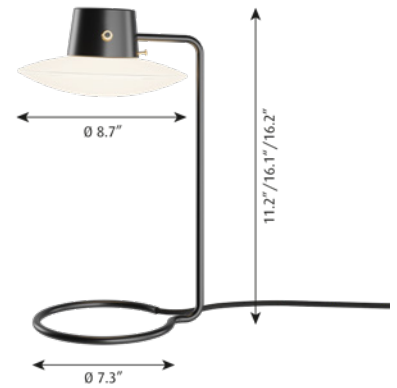

AJ OXFORD TABLE LAMP

Table lamps

Designer: Arne Jacobsen

Description: This table lamp emits a pleasant downwardly directed light, which harmoniously illuminates the surface below it through the soft transparency of its triple-layered hand-blown opal glass. In the variant without the top metal shade, the milky opal-glass shade provides further glow to form an alluring halo around the fixture.

Finish: Black wet-painted stem with shade in triple-layered hand-blown opal glass.

Top shade: Black wet-painted with white interior.

Material: Shade: hand-blown, triple-layered, white-opal glass.

Stem and top shade: Steel.

Mounting device for pin mounting: Aluminum.

Union nut and finger screw in untreated brass with fine clockwise hairlines.

Please note that the untreated brass will patinate.

Mounting: Cable type: Black fabric cord with plug. Cord length: 7 ft.

Light control: On/off switch on socket house with union nut in untreated brass.

Pin solution available for 16.1 IN: Cut-out dimension 1.7 IN diameter, table thickness: 0.3 - 1.7 in.

Weight: Max. 4 lbs.

Compliance: Ingress protection IP20.

PRODUCT CODE	DIMENSIONS	FINISH	LIGHT SOURCE	SHADE	MOUNTING	EAN	ORDER NO.
AJO-T	280mm	Metal Black/Opal Glass	G16.5/candelabra	W/SHADE	BASE	5714693103324	5744908829
AJO-T	280mm	Opal	G16.5/candelabra	OPAL GLASS	BASE	5714693104246	5744908777
AJO-T	410mm	Metal Black/Opal Glass	G16.5/candelabra	W/SHADE	BASE	5714693105229	5744908722
AJO-T	410mm	Opal	G16.5/candelabra	OPAL GLASS	PIN Ø10	5714693103249	5744908874
AJO-T	410mm	Opal	G16.5/candelabra	OPAL GLASS	BASE	5714693106288	5744908670
SPAREPART							ORDER NO.
AJ EKLIPTA 220 GLASS							5743590005