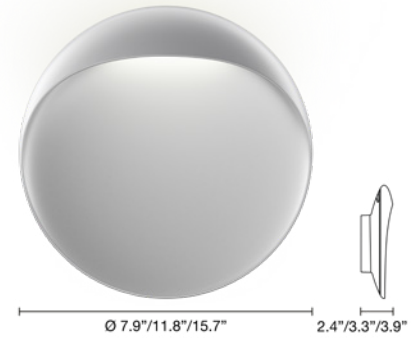

FLINDT WALL

Wall and Ceiling Outdoor

Designer: Christian Flindt

Description: The fixture emits an asymmetrical glare-free, downward directed light distribution. Softly illuminating its cut-out shape while providing an efficient horizontal illumination on the ground or floor. Perfectly fit for indoor as well as outdoor applications.

Finish: Corten color, natural painted aluminum or white, powder coated.

Material: Front and back housing: Die cast aluminum.
Light Engine: Die cast aluminum and injection molded acrylic.

Mounting: Surface: Mounted directly to finished surface over a recessed 3 inch octagonal junction box (7.9 IN) or 4 inch octagonal junction box (11.8 IN/15.7 IN).

Weight: Max: 12 lbs.

Compliance: cULus, Wet location.

PRODUCT CODE	DIMENSIONS	FINISH	LIGHT SOURCE	LIGHTING CONTROL	LUMEN	VOLTAGE	EAN	ORDER NO.
FLI-W	11.8 IN	Black Texture	LED 2700K	DIM 0-10V		120-277V/60HZ	5714693320981	5747930315
FLI-W	11.8 IN	Black Texture	LED 3000K	DIM 0-10V		120-277V/60HZ	5714693321018	5747930328
FLI-W	11.8 IN	Corten Color	LED 2700K 30W	DIM 0-10V	449	120-277V/60HZ	5703411844229	5747912786
FLI-W	11.8 IN	Corten Color	LED 3000K 30W	DIM 0-10V	463	120-277V/60HZ	5703411843062	5747912799
FLI-W	11.8 IN	Natural Paint Aluminum	LED 2700K 30W	DIM 0-10V	495	120-277V/60HZ	5703411847022	5747912744
FLI-W	11.8 IN	Natural Paint Aluminum	LED 3000K 30W	DIM 0-10V	510	120-277V/60HZ	5703411847060	5747912757
FLI-W	11.8 IN	White Texture	LED 2700K 30W	DIM 0-10V	680	120-277V/60HZ	5703411843260	5747912825
FLI-W	11.8 IN	White Texture	LED 3000K 30W	DIM 0-10V	701	120-277V/60HZ	5703411843307	5747912838
FLI-W	15.7 IN	Black Texture	LED 2700K	DIM 0-10V		120-277V/60HZ	5714693308514	5747930357
FLI-W	15.7 IN	Black Texture	LED 3000K	DIM 0-10V		120-277V/60HZ	5714693308545	5747930360
FLI-W	15.7 IN	Corten Color	LED 2700K 30W	DIM 0-10V	680	120-277V/60HZ	5703411843826	5747912906
FLI-W	15.7 IN	Corten Color	LED 3000K 30W	DIM 0-10V	701	120-277V/60HZ	5703411843864	5747912919
FLI-W	15.7 IN	Natural Paint Aluminum	LED 2700K 30W	DIM 0-10V	751	120-277V/60HZ	5703411843581	5747912867
FLI-W	15.7 IN	Natural Paint Aluminum	LED 3000K 30W	DIM 0-10V	774	120-277V/60HZ	5703411843628	5747912870
FLI-W	15.7 IN	White Texture	LED 2700K 30W	DIM 0-10V	1020	120-277V/60HZ	5703411844069	5747912948
FLI-W	15.7 IN	White Texture	LED 3000K 30W	DIM 0-10V	1052	120-277V/60HZ	5703411844106	5747912951
FLI-W	7.9 IN	Black Texture	LED 2700K	PHASE DIMMING (MAINS DIMM)		120-277V/60HZ	5714693320882	5747930276
FLI-W	7.9 IN	Black Texture	LED 3000K	PHASE DIMMING (MAINS DIMM)		120-277V/60HZ	5714693308705	5747930289
FLI-W	7.9 IN	Corten Color	LED 2700K 10W	PHASE DIMMING (MAINS DIMM)	326	120-277V/60HZ	5703411845332	5747912663
FLI-W	7.9 IN	Corten Color	LED 3000K 10W	PHASE DIMMING (MAINS DIMM)	336	120-277V/60HZ	5703411845370	5747912676
FLI-W	7.9 IN	Natural Paint Aluminum	LED 2700K 10W	PHASE DIMMING (MAINS DIMM)	359	120-277V/60HZ	5703411844595	5747912621
FLI-W	7.9 IN	Natural Paint Aluminum	LED 3000K 10W	PHASE DIMMING (MAINS DIMM)	371	120-277V/60HZ	5703411844632	5747912634
FLI-W	7.9 IN	White Texture	LED 2700K 10W	PHASE DIMMING (MAINS DIMM)	494	120-277V/60HZ	5703411845998	5747912702
FLI-W	7.9 IN	White Texture	LED 3000K 10W	PHASE DIMMING (MAINS DIMM)	509	120-277V/60HZ	5703411846131	5747912715