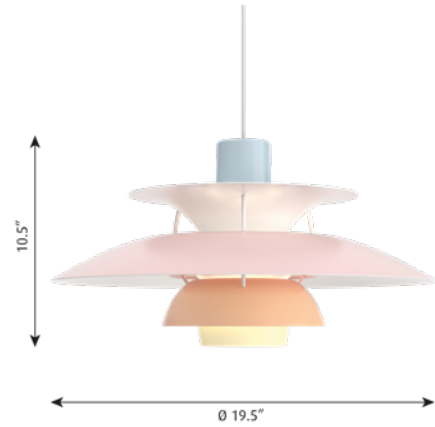

PH 5

Pendants

Designer: Poul Henningsen

Description: The fixture provides a comfortable, glare-free light based on the principle of Poul Henningsen's reflective three-shade system, which directs the majority of the light downward. It emits a lateral light as well as illuminating itself, providing a soft radiance from within its core. The lower shade is fitted with a frosted-glass diffuser to ensure that the downwardly directed light is 100% glare-free.

Finish: White Classic or White Modern: Matt powder coated.

Monochrome Pale Rose, Monochrome Oyster Grey, Monochrome Black, Monochrome Blue or Monochrome White: Matt, wet painted.

Pastels Oyster Blue Rose or Pastels Blue Rose Peach: Matt wet painted.

Hues of Blue, Hues of Green, Hues of Grey, Hues of Orange, Hues of Red, Hues of Rose: Matt wet painted.

Metal variants: Polished Brass or Copper: Matt, powder coated.

Please note that the copper and brass surface is untreated. This means that the surface will change over time and develop a patina.

Material: Lower shade: Spun steel.
Other shades and anti-glare disc: Spun aluminium, spun copper or spun brass.
Struts: Rolled aluminium.
Diffuser: Frosted glass.

Mounting: Canopy and cord: Black for Monochrome Black, White for all other colors. Cord type: 3-conductor, 18 AWG cloth-covered power cord. Cord length: 12 feet.

Weight: Max. 2.5 kg.

Compliance: cULus, Damp location.

PRODUCT CODE	FINISH	LIGHT SOURCE	VOLTAGE	CABLE	EAN	ORDER NO.
PH5-P	Brass	1x22W A-21/medium	120V	White fabric cord	5703411061893	5741919277
PH5-P	Copper	1x22W A-21/medium	120V	White fabric cord	5703411766316	5741918090
PH5-P	Hues of Blue	1x22W A-21/medium	120V	White fabric cord	5703411766354	5741918087
PH5-P	Hues of Green	1x22W A-21/medium	120V	White fabric cord	5703411766392	5741918074
PH5-P	Hues of Grey	1x22W A-21/medium	120V	White fabric cord	5703411766514	5741918045
PH5-P	Hues of Orange	1x22W A-21/medium	120V	White fabric cord	5703411766477	5741918058
PH5-P	Hues of Red	1x22W A-21/medium	120V	White fabric cord	5703411766439	5741918061
PH5-P	Hues of Rose	1x22W A-21/medium	120V	White fabric cord	5703411766552	5741918032
PH5-P	Monochrome Black	1x22W A-21/medium	120V	Black fabric cord	5714693451609	5741934854
PH5-P	Monochrome Blue	1x22W A-21/medium	120V	White fabric cord	5714693427192	5741934207
PH5-P	Monochrome Oyster Grey	1x22W A-21/medium	120V	White fabric cord	5714693153596	5741940097
PH5-P	Monochrome Pale Rose	1x22W A-21/medium	120V	White fabric cord	5714693153466	5741940042
PH5-P	Monochrome White	1x22W A-21/medium	120V	White fabric cord	5714693426713	5741934304
PH5-P	Pastels Blue Rose Peach	1x22W A-21/medium	120V	White fabric cord	5714693154258	5741940149
PH5-P	Pastels Oyster Blue Rose	1x22W A-21/medium	120V	White fabric cord	5714693154890	5741940194
PH5-P	White Classic	1x22W A-21/medium	120V	White fabric cord	5703411766231	5741918113
PH5-P	White Modern	1x22W A-21/medium	120V	White fabric cord	5703411766279	5741918100
SPAREPART						ORDER NO.
PH 5 glass disc						5741093300
PH 5 Purple spacers						5741093407
PH 5 Bronze spacers						5741100235
PH 5 White spacers						5741100248
PH 5 Monochrome White spacers						5741106093
PH 5 Monochrome Blue spacers						5741106103
PH 5 Monochrome Black spacers						5741106116