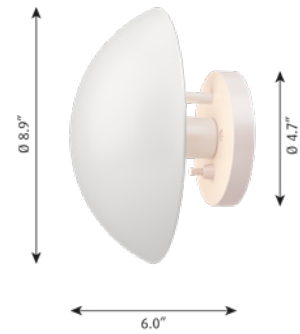

PH HAT

Wall lamps

Designer: Poul Henningsen

Description: The fixture emits indirect 100% glare-free light. The light distribution depends on the angle of the shade. The shade is rose colored on the inside, giving the light a warm tone.

Finish: The outer shade is white, wet-painted. The inner shade is rose-colored, wet-painted.

Material: Shade: Spun steel. Wall box: Spun steel.

Mounting: Surface: Mounted directly to a 4" octagonal junction-box.

Compliance: cULus, Dry location.

PRODUCT CODE	DIMENSIONS	FINISH	LIGHT SOURCE	SWITCH/PLUG	CABLE	EAN	ORDER NO.
PHH-W	8.9 IN	White	1x10W E12	With switch	Without cord	5714693658961	5743914940