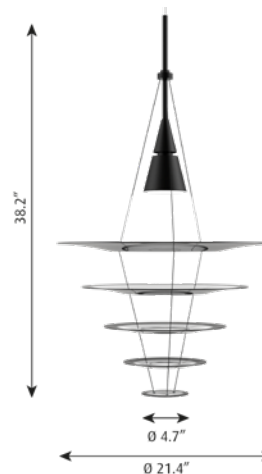

ENIGMA 545

Pendants

Designer: Shoichi Uchiyama

Description: The fixture emits glare-free, soft, comfortable downward light. The shade design ensures even illumination of the surface. The matte upper surface diffuses the light, while the glossy lower surface ensures optimal reflection.

Finish: Brushed aluminum, clear coated or black wet painted. Shades: White or black acrylic.

Material: Cone and pendant tube: Lacquered or wet painted brushed aluminum. Wire: Stainless steel. Shades: Acrylic.

Mounting: Canopy: White. Cord type: 3-conductor, 18 AWG white PVC power cord. Cord length: 12'.

Compliance: cULus, Dry location.

PRODUCT CODE	FINISH	LIGHT SOURCE	VOLTAGE	CABLE	EAN	ORDER NO.
ENIG-545-P	Black	1x8W 1/50W/PAR16 GU10 US	120V	Black cord	5703411124741	10000146257
ENIG-545-P	BR ALU	1x8W 1/50W/PAR16 GU10 US	120V	White cord	5703411161128	10000146256