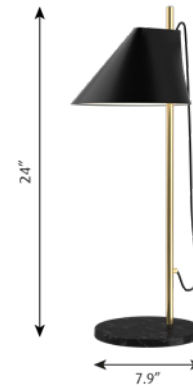

YUH TABLE

Table lamps

Designer: GamFratesi

Description: The fixture primarily provides glare-free downward directed light. The angle of the shade can be adjusted to optimize light distribution. A slim opening in the top of the shade provides soft, ambient upward illumination. A mechanical system provides great freedom of movement, so the light can always be set in the ideal position in the workspace, living room etc. Built-in LED technology provides a high quality of light with stepless dimming from 100% to 15%. Optional timer capability automatically turns off the light after a chosen duration of 4 or 8 hours. Returns to the last dim level setting when switched on. A button at the top of the tube acts as switch and dimmer.

Finish: White or black: Matte wet painted.
Brass/Marble versions: White or black shade matte wet painted. . Brushed brass stem, clear lacquered. Matte marble base.

Material: Shade: Die cast aluminum. Base: Die cast aluminum (wet painted) or brushed marble. Marble: Italian Nero Margiua or White Carrara. Stem: Extruded brass (wet painted or clear lacquered).

Mounting: Cord type: White or black. Cord length: 10'. Switch: High/low/off switch on the base. LED driver: Separate, plugs into power outlet.

Weight: Max: 5 lbs.

Compliance: cULus, Dry location.

PRODUCT CODE	FINISH	LIGHT SOURCE	LUMEN	VOLTAGE	MOUNTING	EAN	ORDER NO.
YUH-T	Black	LED 2700K 10W	446	120V	BLACK BASE	5703411664964	5744612555
YUH-T	Brass/Black	LED 2700K 10W	446	120V	BLACK MARBLE BASE	5714693254101	5744162652
YUH-T	Brass/White	LED 2700K 10W	446	120V	WHITE MARBLE BASE	5714693077175	5744162665
YUH-T	White	LED 2700K 10W	446	120V	WHITE BASE	5703411665008	5744612568
SPAREPART							ORDER NO.
Adaptor 12V black							5744164867
Adaptor 12V white							5744164870