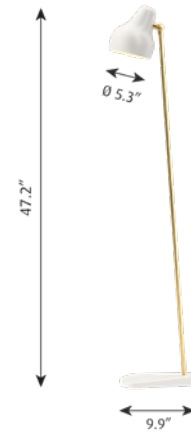

VL38 FLOOR

Floor lamps

Designer: Vilhelm Lauritzen

Description: The fixture emits downward directed light. The angle of the shade can be adjusted to optimize light distribution. The shade is painted white on the inside to ensure a soft comfortable light.

Finish: Brushed brass. Black or white, powder coated.

Material: Base: Die cast aluminum. Shade: Spun aluminum. Stem: Brushed brass.

Mounting: Cord type: White or black. Cord length: 10'. Switch: In-line High/low/off foot switch provided. LED driver: Separate, plugs into power outlet.

Weight: Max: 5 lbs.

Compliance: cULus, Dry location.

PRODUCT CODE	FINISH	LIGHT SOURCE	LUMEN	VOLTAGE	EAN	ORDER NO.
VL38-F	Black	LED 2700K 9.6W	416	120V	5703411630495	5744163208
VL38-F	White	LED 2700K 9.6W	416	120V	5703411682579	5744162270
SPAREPART						ORDER NO.
Adaptor 12V black						5744164867
Adaptor 12V white						5744164870
VL38 REPLACEMENT KIT LED W/WIRE						5744165963