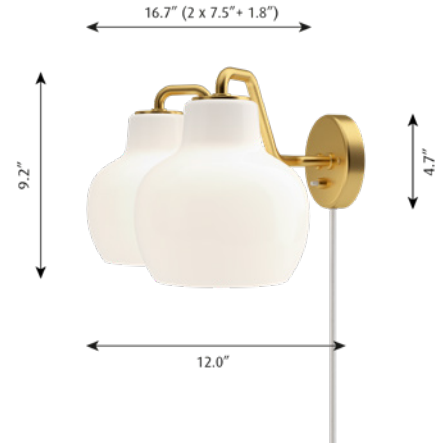

**Finish:** Glossy, hand blown white opal glass. Satin polished brass, untreated.

**Material:** Hand blown, 3-layered, opal glass. Wall lamp arm and wall-box: Untreated brass, will patinate.

**Mounting:** Mounting with cord and plug or for hardwiring.  
 With cord: White 2 x 0,75 mm<sup>2</sup> PVC cord with plug. Cord length: 2.5m. Light control: On/off switch on wall box.  
 Without cord for hardwiring: Wall bracket for mounting on wall. Light control: Two options. Either with on/off switch on wall box or without switch on wall box with turn on/off at main switch