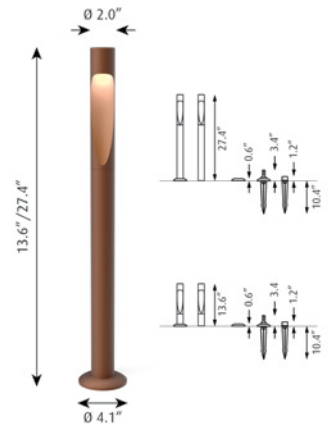

FLINDT GARDEN BOLLARD

Bollard

Designer: Christian Flindt

Description: The fixture emits a wide downward directed glare-free light. The light source rests at the top inside the asymmetric carving on the side of the bollard, where the gradient serves as a reflector that softens the light and forms a pleasant organic shape on the ground below.

Finish: Natural painted aluminum or corten colored. Textured surface, powder coated.

Material: Top: Cast aluminum. Reflector part: Cast aluminum. Post: Extruded aluminum. Base plate: Cast aluminum.

Mounting: The bollard requires a separate, 24V DC power supply. Choice of 3 different mounting types.

Spike mounted bollard(Plug&Play): For use in soil or gravel; includes weather-proof cables and connectors for above-ground runs.

Anchor mounted bollard(certified electrician): for casting in new concrete pad.

Base mounted bollard(certified electrician): Includes baseplate for anchoring to decks and floors.

Anchor or Base mounted bollards: installation determined by certified electrician with below ground cabling and conduit.

Compliance: cULus, Wet location.

PRODUCT CODE	DIMENSIONS	FINISH	LIGHT SOURCE	LUMEN	VOLTAGE	MOUNTING	EAN	ORDER NO.
FLIG-B	LONG	Black Texture	LED 2700K 6.5W		24V	Spike w/o power supply	5714693315277	5747409008
FLIG-B	LONG	Black Texture	LED 2700K 6.5W		24V	Anchor w/o power supply	5714693315949	5747408973
FLIG-B	LONG	Black Texture	LED 2700K 6.5W		24V	Base w/o power supply	5714693316632	5747408944
FLIG-B	LONG	Black Texture	LED 2700K 6.5W		24V	Spike w/o power supply	5714693317202	5747408821
FLIG-B	LONG	Black Texture	LED 3000K 6.5W		24V	Spike w/o power supply	5714693315581	5747408999
FLIG-B	LONG	Black Texture	LED 3000K 6.5W		24V	Anchor w/o power supply	5714693316175	5747408960
FLIG-B	LONG	Black Texture	LED 3000K 6.5W		24V	Base w/o power supply	5714693316816	5747408931
FLIG-B	LONG	Black Texture	LED 3000K 6.5W		24V	Spike w/o power supply	5714693317288	5747408818
FLIG-B	LONG	Corten Color	LED 2700K 6.5W	215	24V	Spike w/o power supply	5714693006656	10000158335
FLIG-B	LONG	Corten Color	LED 2700K 6.5W	215	24V	Base w/o power supply	5714693639434	5747402571
FLIG-B	LONG	Corten Color	LED 2700K 6.5W	215	24V	Anchor w/o power supply	5714693651825	5747402607
FLIG-B	LONG	Corten Color	LED 3000K 6.5W	215	24V	Anchor w/o power supply	5714693639014	5747402597
FLIG-B	LONG	Corten Color	LED 3000K 6.5W	215	24V	Base w/o power supply	5714693639649	5747402568
FLIG-B	LONG	Corten Color	LED 3000K 6.5W	215	24V	Spike w/o power supply	5714693006571	10000158331
FLIG-B	LONG	Natural Paint Aluminum	LED 2700K 6.5W	252	24V	Spike w/o power supply	5714693006632	10000158334
FLIG-B	LONG	Natural Paint Aluminum	LED 2700K 6.5W	252	24V	Anchor w/o power supply	5714693631247	5747402966
FLIG-B	LONG	Natural Paint Aluminum	LED 2700K 6.5W	252	24V	Base w/o power supply	5714693631872	5747402937
FLIG-B	LONG	Natural Paint Aluminum	LED 3000K 6.5W	252	24V	Spike w/o power supply	5714693006557	10000158330
FLIG-B	LONG	Natural Paint Aluminum	LED 3000K 6.5W	252	24V	Anchor w/o power supply	5714693631452	5747402953
FLIG-B	LONG	Natural Paint Aluminum	LED 3000K 6.5W	252	24V	Base w/o power supply	5714693632084	5747402924
FLIG-B	SHORT	Black Texture	LED 2700K 6.5W		24V	Spike w/o power supply	5714693317264	5747408915
FLIG-B	SHORT	Black Texture	LED 2700K 6.5W		24V	Spike w/o power supply	5714693317752	5747408795
FLIG-B	SHORT	Black Texture	LED 2700K 6.5W		24V	Anchor w/o power supply	5714693318001	5747408889
FLIG-B	SHORT	Black Texture	LED 2700K 6.5W		24V	Base w/o power supply	5714693318612	5747408850
FLIG-B	SHORT	Black Texture	LED 3000K 6.5W		24V	Spike w/o power supply	5714693317622	5747408902
FLIG-B	SHORT	Black Texture	LED 3000K 6.5W		24V	Spike w/o power supply	5714693317998	5747408782
FLIG-B	SHORT	Black Texture	LED 3000K 6.5W		24V	Anchor w/o power supply	5714693318148	5747408876
FLIG-B	SHORT	Black Texture	LED 3000K 6.5W		24V	Base w/o power supply	5714693318896	5747408847
FLIG-B	SHORT	Corten Color	LED 2700K 6.5W	215	24V	Spike w/o power supply	5714693006779	10000158341
FLIG-B	SHORT	Corten Color	LED 2700K 6.5W	215	24V	Anchor w/o power supply	5714693640690	5747402513
FLIG-B	SHORT	Corten Color	LED 2700K 6.5W	215	24V	Base w/o power supply	5714693641321	5747402487
FLIG-B	SHORT	Corten Color	LED 3000K 6.5W	215	24V	Spike w/o power supply	5714693006694	10000158337