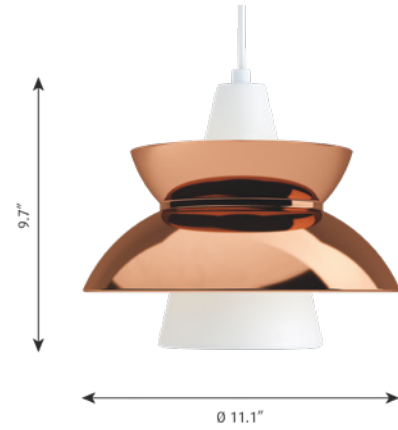

DOO-WOP

Pendants

Designer: Louis Poulsen A/S in cooperation with the Navy Buildings Department

Description: The fixture primarily provides a downward directed soft light by means of the white lacquered inner conical reflector. The outer reflector, the main shade, contributes to directing the light upwards and downwards, while at the same time spreading the soft diffused light. The inside of the main shade is illuminated through an opening in the inner conical reflector.

Finish: White or Dark Grey, powder coated or polished Brass or Copper.

Please note that the brass and copper surfaces are untreated. This means that the surface will change over time and develop a patina. This process may have already begun when the product is delivered.

Material: Shade: Spun aluminum or spun brass, or copper. Suspension: Spun aluminum. Struts: Stainless steel.

Mounting: Canopy: White. Cord type: 3-conductor, 18 AWG white PVC power cord. Cord length: 12'.

Weight: Max: 4 lbs.

Compliance: cULus, Damp location.

PRODUCT CODE	FINISH	LIGHT SOURCE	VOLTAGE	CABLE	EAN	ORDER NO.
DOO-WOP	Brass	1x15W A-19/medium	120V	White fabric cord	5703411174012	5741919921
DOO-WOP	Copper	1x15W A-19/medium	120V	White fabric cord	5703411173893	5741919950
DOO-WOP	Dark Grey	1x15W A-19/medium	120V	White fabric cord	5703411173978	5741919934
DOO-WOP	White	1x15W A-19/medium	120V	White fabric cord	5703411173930	5741919947