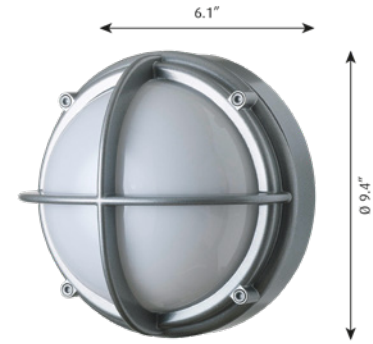

SKOT WALL

Wall and Ceiling Outdoor

Designer: LK as

Description: The fixture is available with two types of distribution: symmetric or asymmetric. The asymmetric is only recommended for wall mounting. The opal diffuser creates a soft light distribution.

Finish: Natural painted aluminum or silver, powder coated.

Material: Diffuser: Injection molded white opal polycarbonate. Base/cross guard: Die cast aluminum.

Mounting: Surface: Mounted directly to finished surface over a recessed 4" octagonal junction box.

Weight: Max: 7 lbs.

Compliance: cULus, Wet location.

PRODUCT CODE	FINISH	LIGHT SOURCE	LIGHT TECHNIQUE	LUMEN	VOLTAGE	SHIELD/DIFFUSER	EAN	ORDER NO.
SKT-WC	Natural Paint Aluminum	LED 3000K 15W	ASYMMETRIC	308	120-277V/60HZ	OPAL HALF SHADED	5703411631720	5743911516
SKT-WC	Natural Paint Aluminum	LED 3000K 15W	SYMMETRIC	438	120-277V/60HZ	OPAL	5703411631737	5743911503
SKT-WC	Silver Grey	LED 3000K 15W	ASYMMETRIC	308	120-277V/60HZ	OPAL HALF SHADED	5703411631805	5743911435
SKT-WC	Silver Grey	LED 3000K 15W	SYMMETRIC	438	120-277V/60HZ	OPAL	5703411631812	5743911422