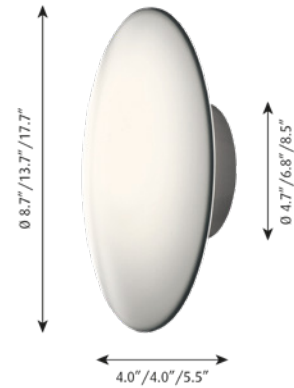

AJ EKLIPTA WALL

Wall lamps

Designer: Arne Jacobsen

Description: The fixture emits soft comfortable light. The glass is designed to provide a uniformly lit surface. The three-layer hand blown opal glass shade has a transparent edge, providing a decorative halo of light around the fixture.

Finish: White, powder coated. White opal glass.

Material: Ceiling/Wall box: Spun aluminum. Diffuser: Hand blown white opal glass.

Mounting: Surface: Mounted directly to finished surface over a recessed 4" octagonal junction box (13.7"/17.7") or 3" octagonal junction box (8.7").

Weight: Max: 11 lbs.

Compliance: cULus, Wet location.

PRODUCT CODE	DIMENSIONS	FINISH	LIGHT SOURCE	LIGHTING CONTROL	LUMEN	VOLTAGE	SHIELD/DIFFUSER	MOUNTING	MOUNTING SPECS.	EAN	ORDER NO.
AJE-WC	13.7 IN	White	1x60W A-19/IF Medium US			120V		WALL AND SURFACE		5703411153338	5842905400
AJE-WC	13.7 IN	White	LED 3000K 10W	DIM 0-10V	705	120-277V/60HZ		WALL AND SURFACE		5703411143193	10000121108
AJE-WC	17.7 IN	White	1x100W A-19/IF medium US			120V		WALL AND SURFACE		5703411153307	5842905426
AJE-WC	17.7 IN	White	LED 3000K 25W	DIM 0-10V	1628	120-277V/60HZ		WALL AND SURFACE		5703411143131	10000121113
AJE-WC	8.7 IN	White	1x40W G9			120V	WHITE OPAL	WALL AND CEILING		570341115534	5743908011
AJE-WC	8.7 IN	White	LED 3000K 10W		371		WHITE OPAL	WALL AND CEILING	BOX WO/SIDE CABLE HOLES	5703411840573	5743911192
SPAREPART											ORDER NO.
AJ EKLIPTA 220 GLASS											5743590005