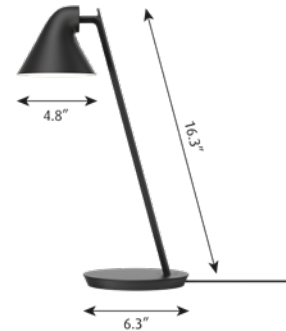

NJP MINI

Table lamps

Designer: nendo

Description: The fixture emits a softly diffused, downwardly directed, glare-free light. It fades in at a fixed light level when switched on and fades out when switched off. The timer function can be used to switch it off automatically after either four or eight hours. The fixture provides a broad light distribution for its relatively small size. The shade's white-painted interior helps to comfortably reflect the light. The stepless dimmer allows the light to be adjusted to a suitable level between 15 and 100%. The arm has a stationary angle of 15°, and it can rotate 342° around the base. The head can be tilted and rotated to direct the light.

Finish: White, black, light aluminum gray, rose brown, soft pink, petrol blue, or taupe. Powder-coated.

Material: Base: Steel. Arm and lamp head: Aluminum.

Mounting: Cord type: White (White and soft pink finish), black (other finishes). Cord length: 8'. Switch: High/low/off button on the fixture head. LED driver: Separate, plugs into power outlet. Optional auto shut-off timer function after 4 hours or 8 hours.

Compliance: cULus, Dry location.

PRODUCT CODE	FINISH	LIGHT SOURCE	LUMEN	CABLE	EAN	ORDER NO.
NJPM-T	Black	LED 2700K 10W	418	Black cord	5714693993772	5744168122
NJPM-T	Brown Rose	LED 2700K 10W	418	Black cord	5714693994236	5744168151
NJPM-T	Light Aluminium Grey	LED 2700K 10W	418	Black cord	5714693994007	5744168148
NJPM-T	Petrol Blue	LED 2700K 10W	418	Black cord	5714693994977	5744168180
NJPM-T	Soft Pink	LED 2700K 10W	418	White cord	5714693994465	5744168164
NJPM-T	Taupe	LED 2700K 10W	418	Black cord	5714693994984	5744168177
NJPM-T	White	LED 2700K 10W	418	White cord	5714693994991	5744168135