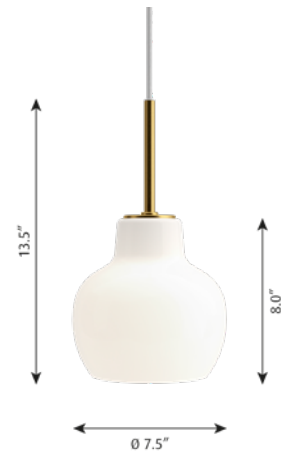

VL RING CROWN 1

Pendants

Designer: Vilhelm Lauritzen

Description: The pendant emits light directed primarily downwards. The opal glass provides a comfortable and uniform illumination of the area around the fixture.

Finish: Glossy, hand blown white opal glass. Satin polished brass, untreated.

Material: Shades: Hand blown, 3-layered, polished opal glass. Suspension: Untreated brass, will patinate.

Mounting: Mounting: Canopy: White. Cord type: 2-conductor, 18 AWG cloth-covered power cord. Cord length: 12 feet.

Compliance: Compliance: cULus, Dry location.

PRODUCT CODE	FINISH	LIGHT SOURCE	VOLTAGE	CABLE	EAN	ORDER NO.
VLRC-1-P	Brass/Glossy Opal Glass	1x40W A-19/ medium US	120V	White fabric cord	5703411182079	5741925423
SPAREPART						ORDER NO.
VL Ring Crown wire/cord, replacement kit						5741940741