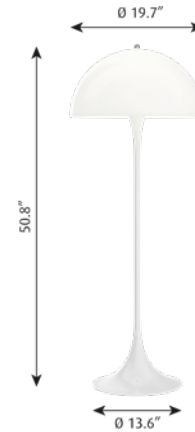

PANTHELLA FLOOR

Floor lamps

Designer: Verner Panton

Description: The fixture emits a soft and comfortable illumination. The hemispherical shade reflects the light downwards, and the material used ensures that the majority of the light is spread diffusely in the room from the surface of the shade.

Finish: White, opal acrylic.

Material: Base: White, injection molded ABS. Shade: Injection molded white opal acrylic. Housing: White, injection molded ABS. Stem: White, steel.

Mounting: Cord type: White. Cord length: 11'. Switch: In-line on/off foot switch provided.

Weight: Max: 13 lbs.

Compliance: cULus, Dry location.

PRODUCT CODE	FINISH	LIGHT SOURCE	VOLTAGE	EAN	ORDER NO.	USD	CAD
PAN-F	White Opal Acryl	1x22W A-21//F medium US	120V	5714693862894	10000155551	1.335	1.685
SPAREPART					ORDER NO.	USD	CAD
PANTHELLA FLOOR UPPER TRUMPET					5744163305	155	195
PANTHELLA FLOOR LEGS WITH NUT & WASHER					5744610531	70	85