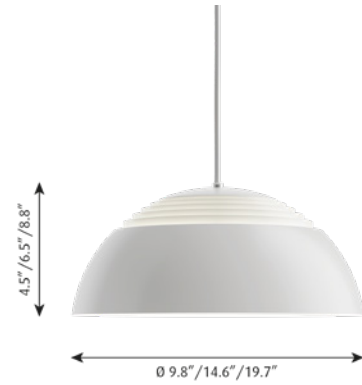

AJ ROYAL

Pendants

Designer: Arne Jacobsen

Description: The pendant comes in three sizes and is characterized by the ridges on top that allow a gentle light to exude upwards. In the new, energy-saving LED version, all three sizes come with a diffuser, which offers a smoother, 100% glare-free lighting.

Finish: White or black, wet painted.

Material: Shades: Spun aluminum. Rings: Steel. Diffuser: Frosted acrylic.

Mounting: Cord type: 18 AWG braided fabric covered power cord. Cord length: 12'. Black canopy and cord for black pendant, white canopy and cord for white pendant.

Compliance: cULus, Damp location.

PRODUCT CODE	DIMENSIONS	FINISH	LIGHT SOURCE	LIGHTING CONTROL	LUMEN	VOLTAGE	CABLE	EAN	ORDER NO.
AJR-P	14.6 IN	Black	LED 2700K 16W	PHASE+DIM 0-10V	930	120-277V/60HZ	Black fabric cord and wire	5714693346288	10000151337
AJR-P	14.6 IN	Black	LED 3000K 16W	PHASE+DIM 0-10V	951	120-277V/60HZ	Black fabric cord and wire	5714693346165	10000151333
AJR-P	14.6 IN	White	LED 2700K 16W	PHASE+DIM 0-10V	1100	120-277V/60HZ	White fabric cord and wire	5714693346370	10000151340
AJR-P	14.6 IN	White	LED 3000K 16W	PHASE+DIM 0-10V	1125	120-277V/60HZ	White fabric cord and wire	5714693346196	10000151334
AJR-P	19.7 IN	Black	LED 2700K 30W	PHASE+DIM 0-10V	1898	120-277V/60HZ	White fabric cord and wire	5714693346585	10000151347
AJR-P	19.7 IN	Black	LED 3000K 30W	PHASE+DIM 0-10V	1955	120-277V/60HZ	Black fabric cord and wire	5714693346400	10000151341
AJR-P	19.7 IN	White	LED 2700K 30W	PHASE+DIM 0-10V	2309	120-277V/60HZ	Black fabric cord and wire	5714693346523	10000151345
AJR-P	19.7 IN	White	LED 3000K 30W	PHASE+DIM 0-10V	2242	120-277V/60HZ	White fabric cord and wire	5714693346431	10000151342