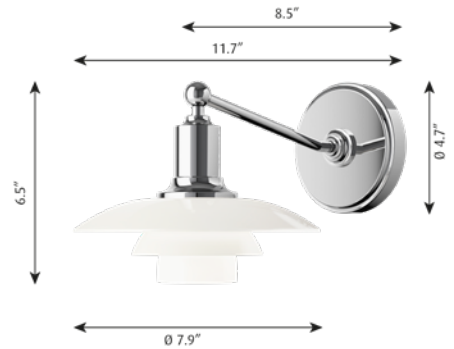

PH 2/1 WALL

Wall lamps

Designer: Poul Henningsen

Description: The fixture is designed based on the principle of a reflective three-shade system, which directs the majority of the light downwards. The shades are made of mouth-blown opal three-layer glass, which is shiny on the top and sandblasted matte on the inside, giving a soft and diffuse light distribution.

Finish: White opal glass. High lustre chrome plated.

Material: Shades: Handblown white opal glass. Wall box: High lustre chrome plated, spun brass. Suspension: High lustre chrome plated, spun aluminum. Arm: High lustre chrome plated, brass.

Mounting: Surface: Mounted directly to finished surface over a 4" octagonal junction-box. Switch: On/off switch on the wall plate.

Compliance: cULus, Dry location.

PRODUCT CODE	FINISH	LIGHT SOURCE	SWITCH/PLUG	CABLE	EAN	ORDER NO.
PH21-W	White Opal Glass	1x10W E12	With switch	Without cord	5714693970070	5743912696