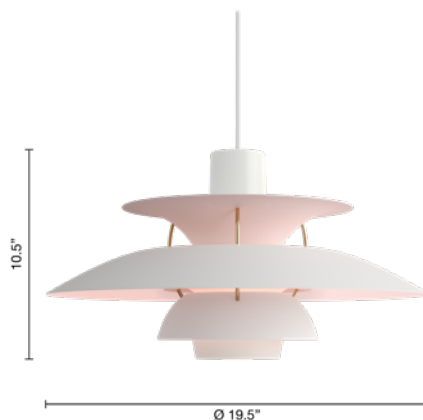

PH 5 ANNIVERSARY

Pendants

Designer: Poul Henningsen

Description: The fixture provides a comfortable, glare-free light based on the principle of Poul Henningsen's reflective three-shade system, which directs the majority of the light downward. It emits a lateral light as well as illuminating itself, providing a soft radiance from within its core. The lower shade is fitted with a frosted-glass diffuser to ensure that the downwardly directed light is 100% glare-free.

Finish: White wet painted outside and pale rose powder coated inner side. Brass metallised.

Material: Shades: Spun aluminum.
White and pale rose matt lacquered.
Anti-glare shade: Pale rose.
Struts: Brass metallised, rolled aluminium.

Mounting: Suspension: Cord 2x1 mm².
Cord length: 3 m.
Canopy: White.

Weight: Max. 2.5 kg.

Compliance: cULus, Damp location.

PRODUCT CODE	FINISH	LIGHT SOURCE	VOLTAGE	CABLE	EAN	ORDER NO.
PH5-ANN-P	Matte White/Pale Rose	A-21/medium	120V	White fabric cord	5714693358939	5741942613
SPAREPART						ORDER NO.
PH 5 Brass Metallised spacers						5741108305