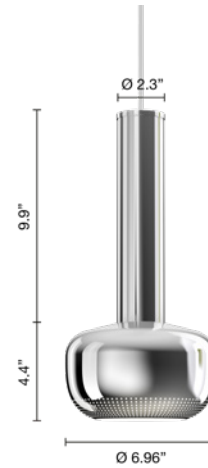

**Cord length:** 13,1"

**Canopy:** Yes.

**Weight:** Max. 1.1 kg.

**Compliance:** cULus, Dry location.

PRODUCT CODE	FINISH	LIGHT SOURCE	CABLE	EAN	ORDER NO.
VL56-P	High Lustre Chrome Plated	E26	White fabric cord	5714693178247	5741939972
VL56-P	Polished Brass	E26	White fabric cord	5714693177660	5741939927