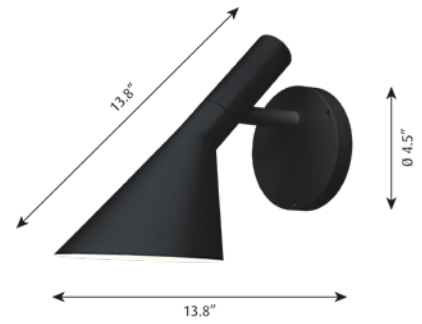

AJ 50 WALL

Wall and Ceiling Outdoor

Designer: Arne Jacobsen

Description: The fixture emits downward directed light. The shade is painted white on the inside to ensure a soft comfortable light distribution.

Finish: Black, white or natural painted aluminum, textured powder coated.

Material: Back plate: Die cast aluminum. Shade: Die cast aluminum. LED enclosure: frosted glass.

Mounting: Surface: Mounted directly to finished surface over a 4" octagonal junction box.

Weight: Max: 4 lbs.

Compliance: cULus, Wet location.

PRODUCT CODE	FINISH	LIGHT SOURCE	LUMEN	VOLTAGE	EAN	ORDER NO.
AJ-50-W	Black Texture	LED 3000K 8.9W	504	120V	5703411882801	5743909544
AJ-50-W	Natural Paint Aluminum	LED 3000K 8.9W	504	120V	5703411882764	5743909560
AJ-50-W	White Texture	LED 3000K 8.9W	504	120V	5703411882726	5743909557