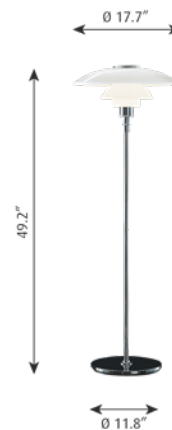

PH 4¹/₂-3¹/₂ GLASS FLOOR

Floor lamps

Designer: Poul Henningsen

Description: The fixture is designed based on the principle of a reflective three-shade system, which directs the majority of the light downwards. The shades are made of hand blown opal three-layer glass, which is glossy on top and sandblasted matte on the underside, giving a soft and diffused light distribution.

Finish: High lustre chrome plated. White opal glass.

Material: Base: High lustre chrome plated, spun brass. Shades: Hand blown white opal glass. Anti-glare ring: Purple, spun aluminum. Top plate: High lustre chrome plated, spun brass. Stem: High lustre chrome plated, steel.

Mounting: Cord type: Black. Cord length: 7'. Switch: In-line on/off foot switch provided.

Weight: Max: 36 lbs.

Compliance: cULus, Dry location.

PRODUCT CODE	FINISH	LIGHT SOURCE	VOLTAGE	EAN	ORDER NO.
PH4¹/₂-3¹/₂-F	High Lustre Chrome Plated	1x15W A-19/IF medium US	120V	5703411153215	5844901266
SPAREPART					ORDER NO.
FOOT SWITCH, ON/OFF, BLACK					5717000000