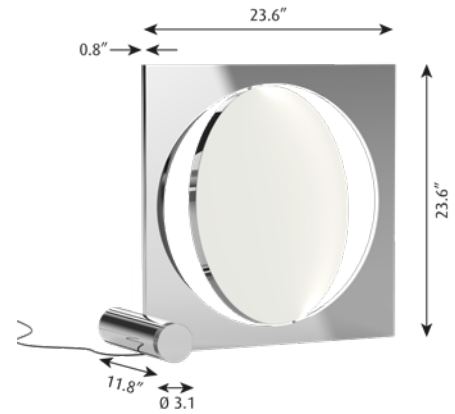

MOONSETTER

Floor lamps

Designer: Anne Boysen

Description: The sculptural floor lamp in chrome-plated aluminum has a rotating disc that allows customization of the reflection of the glare-free light emitted by the LED light source elegantly submerged in the frame. The disc rotates 360° around its own axis and is white on one side and reflective on the other. Tilted towards the white side, the light becomes soft and diffuse, whereas the opposite chrome side reflects the light panel directly for a completely different expression. The light is directed according to the position of the disc. The surroundings are mirrored in the frame and the chrome side of the disc. The lamp offers stepless dimming and is turned on and off by the rotating footswitch on the cylinder.

Finish: High lustre chrome-plated.

Disc: High lustre chrome-plated on one side and white, wet painted on the opposite side.

Material: Frame: High lustre chrome-plated solid cast aluminum.
Cylinder and switch: High lustre chrome-plated extruded aluminum.
Disc: Solid cast aluminum. High lustre chrome-plated on one side and white on the opposite side.
Opal silicone diffuser.

Mounting: Cable type: Black PVC. Cable length: 8'.
LED-driver: Separate, plugs into power outlet.
Light control: dial on cylinder of frame.
Continuous dimming to off.

Compliance: cULus, Dry location.

PRODUCT CODE	DIMENSIONS	FINISH	LIGHT SOURCE	SWITCH/PLUG	EAN	ORDER NO.
M00-F	600x600	High Lustre Chrome/White	LED 3500K 16W	With dimmer	5714693109036	5744908887