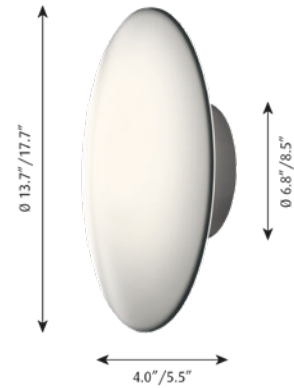

AJ EKLIPTA OUTDOOR

Wall and Ceiling Outdoor

Designer: Arne Jacobsen

Description: The fixture emits soft comfortable light. The glass is designed to provide a uniformly lit surface. The three-layer hand blown opal glass shade has a transparent edge, providing a decorative halo of light around the fixture.

Finish: White, powder coated. White opal glass.

Material: Ceiling/Wall box: Spun aluminum. Diffuser: Hand blown white opal glass.

Mounting: Surface: Mounted directly to finished surface over a recessed 4" octagonal junction box (13.7"/17.7") or 3" octagonal junction box (8.7").

Weight: Max: 11 lbs.

Compliance: cULus, Wet location.

PRODUCT CODE	DIMENSIONS	FINISH	LIGHT SOURCE	VOLTAGE	MOUNTING	EAN	ORDER NO.
AJE-W	13.7 IN	White	1x60W A-19/IF Medium US	120V	WALL AND SURFACE	5703411153338	5842905400
AJE-W	17.7 IN	White	1x100W A-19/IF medium US	120V	WALL AND SURFACE	5703411153307	5842905426
AJE-W	8.7 IN	White	1x40W G9	120V	WALL AND SURFACE	5703411115534	5743908011