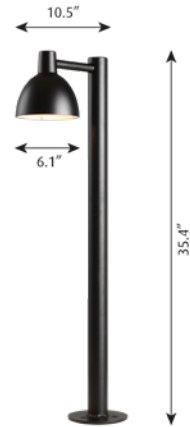

TOLDBOD 6.1 BOLLARD

Bollard

Designer: Louis Poulsen A/S

Description: The light is directed 100% downwards and the shade has a matte white painted interior emitting a soft, diffused, comfortable light.

Finish: Black, powder coated.

Material: Shield: Tempered sand blasted glass. Luminaire head: Die cast aluminum. Post: Extruded aluminum. Base plate: Aluminum.

Mounting: Base plate dimension: 6" diameter. Base plate: Mounted to a concrete base with 3 anchor bolts on a bolt circle of 3.54" diameter. Installation: Refer to mounting instruction download for installation details.

Weight: Max: 5 lbs.

Compliance: cULus, Wet location.

PRODUCT CODE	FINISH	LIGHT SOURCE	VOLTAGE	POLE TYPE	EAN	ORDER NO.
TOL-155-B	Black Texture	1x40W G16.5/IF Candelabra US	120V		5703411152768	5847901402
TOL-155-B	Black Texture	G16.5/IF candelabra	120V	POST W/BASE PLATE	5703411195963	5747916449