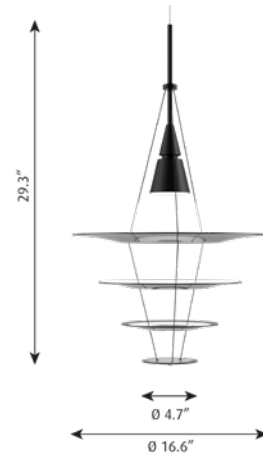

ENIGMA 425

Pendants

Designer: Shoichi Uchiyama

Description: The fixture emits glare-free, soft, comfortable downward light. The shade design ensures even illumination of the surface. The matte upper surface diffuses the light, while the shiny lower surface ensures optimal reflection.

Finish: Brushed aluminum, clear coated or black wet painted. Shades: White or black acrylic.

Material: Cone and pendant tube: Lacquered or wet painted brushed aluminum. Wire: Stainless steel. Shades: Acrylic.

Mounting: Canopy: White. Cord type: 3-conductor, 18 AWG white PVC power cord. Cord length: 12'.

Compliance: cULus, Dry location.

PRODUCT CODE	FINISH	LIGHT SOURCE	VOLTAGE	CABLE	EAN	ORDER NO.
ENIG-425-P	Black	1x8W 1/50W/PAR16 GU10 US	120V	Black cord	5703411161135	10000146255
ENIG-425-P	BR ALU	1x8W 1/50W/PAR16 GU10 US	120V	White cord	5703411124833	10000146254
SPAREPART						ORDER NO.
Enigma Ø120 w/bush. white						5741086786
Enigma Ø210 white						5741086799
Enigma Ø310 white						5741086809
Enigma Ø422 white						5741086812
Enigma Ø545 white						5741087099
Enigma Ø120 w/bush. black						5741088878
Enigma Ø210 black						5741088881
Enigma Ø310 black						5741088894
Enigma Ø422 black						5741088904
Enigma Ø545 black						5741088917