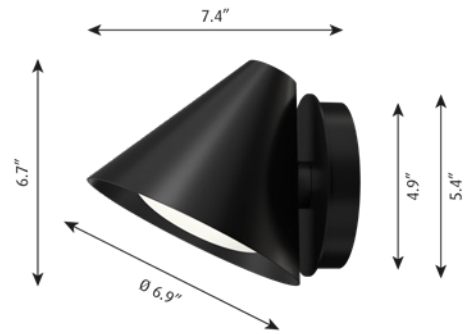

KEGLEN WALL

Wall lamps

Designer: Big Ideas

Description: The wall lamp's distinctive conical shade has a built-in curved diffuser. This ensures an attractive and glare-free light. A gentle light is also emitted upward through a discreet uniform opening in the top of the shade to create a perfect ambiance. The fixture can be mounted facing downward to direct the light to a specific spot, or upward for indirect light.

Finish: Black or white, matte, wet-painted.

Material: Shade: Spun aluminum. Diffusor: Injection molded PC.

Mounting: Mounted directly to finished surface over a 4" octagonal junction-box.
Switch: push button switch on the top wall box. Electronic LED driver is housed inside the wall box.

Compliance: cULus, Dry location.

PRODUCT CODE	FINISH	LIGHT SOURCE	LUMEN	SWITCH/PLUG	CABLE	EAN	ORDER NO.
KEG-W	Black	LED 2700-2000K D2W 8.5W	338	With dimmer	With cord	5714693271498	5743914377
KEG-W	Black	LED 3000K 8.5W	358		With cord	5714693025633	5743916207
KEG-W	White	LED 2700-2000K D2W 8.5W	457	With dimmer	With cord	5714693271313	5743914364
KEG-W	White	LED 3000K 8.5W	484		With cord	5714693025596	5743916252