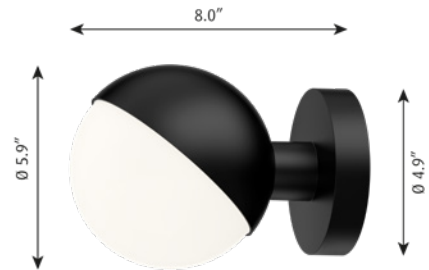

VL STUDIO WALL

Wall lamps

Designer: Vilhelm Lauritzen

Description: The fixture emits a glare-free, diffused light. The triple-layered opal glass provides pleasant and uniform illumination of the area around the fixture. The lampshade can be tilted 90 degrees to the right or left, which allows for flexible light distribution.

Finish: matte black, wet painted or brushed brass with fine hairlines. White opal glass, glossy. Clear lacquered brass.

Material: Glass: Hand-blown, triple-layered opal, glossy.

Housing: Deep-drawn aluminum or brass.

Wall box: Die-cast aluminum or forged brass. Please note that the untreated brass will patinate.

Mounting: Surface: Mounted directly to finished surface over a 4" octagonal junction-box. Glass can be unscrewed to change the light source. No switch is on the luminaire; remote switch is required.

Weight: Max. 1,3 kg.

Compliance: cULus, Dry location.

PRODUCT CODE	DIMENSIONS	FINISH	LIGHT SOURCE	VOLTAGE	SWITCH/PLUG	CABLE	EAN	ORDER NO.
VLST-W	5.9 IN	Black	1x5W G9	120V	Without switch	Without cord	5714693434435	5743914652
VLST-W	5.9 IN	Lacquered Brass	1x5W G9	120V	Without switch	Without cord	5714693434190	5743914704
SPAREPART								ORDER NO.
VL STUDIO 150 TABLE/WALL GLASS								5743151868
VL STUDIO 150 WALL PINOL SCREW BLACK								5743151871
VL STUDIO TABLE/WALL GROMMET WHITE								5744167877
VL STUDIO TABLE/WALL GROMMET BLACK								5744167880