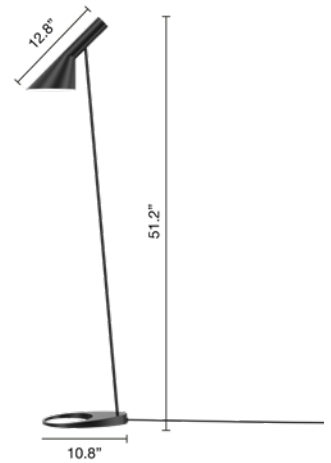

AJ FLOOR

Floor lamps

Designer: Arne Jacobsen

Description: The floor lamp emits downward directed light. The angle of the shade can be adjusted to optimize light distribution. The shade is painted white on the inside to ensure a soft comfortable light.

Finish: White, Black, Pale Petroleum, Warm Sand, Soft Lemon, Electric Orange, Dusty Blue, Warm Grey, Stainless Steel Polished.

Material: Base: Die cast zinc. Shade: Spun steel. Stem: Steel.

Mounting: Cord type: White (White finish), black (non-white finish). Cord length: 9'. Switch: In-line on/off foot switch provided.

Weight: Max: 8 lbs.

Compliance: cULus, Dry location.

PRODUCT CODE	FINISH	LIGHT SOURCE	VOLTAGE	CABLE	EAN	ORDER NO.
AJ-F	Black	1x15W E26		Black cord	5714693738199	5744905929
AJ-F	Dusty Blue	E26		Black cord	5714693273355	5744909491
AJ-F	Electric Orange	E26		White cord	5714693274000	5744909462
AJ-F	Pale Petroleum	1x15W E26		Black cord	5714693735877	5744906009
AJ-F	Soft Lemon	E26		White cord	5714693273546	5744909475
AJ-F	Stainless Steel Polished	1x15W A-19/medium	120V	Black cord	5714693253784	5744915113
AJ-F	Warm Grey	E26		Black cord	5714693273157	5744909501
AJ-F	Warm Sand	E26		White cord	5714693273447	5744909488
AJ-F	White	1x15W E26		White cord	5714693738236	5744905916
SPAREPART						ORDER NO.
FOOT SWITCH, ON/OFF, BLACK						5717000000