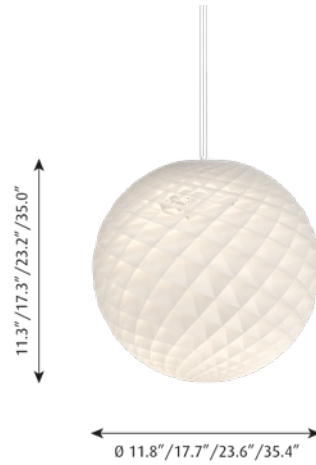

PATERA

Pendants

Designer: Øivind Slaatto

Description: This spherical pendant emits a glare-free glow of light, which is reflected by the small diamond-shaped cells that comprise the fixture. The lamp's structure ensures that the light is glare-free from above 45 degrees while also allowing the fixture to emit a downwardly directed light as well as an upward radiance, illuminating the ceiling to lend further ambiance to its surroundings. Each cell shapes the light by creating soft transitions between direct and reflected light to emphasize the pendant's remarkably radiant sphere.

Finish: White, matte-coated.

Material: Shade: Cut, matte, PVC foil.

Suspension: Matte-chromed aluminum and die-cast acrylic.

Mounting: Canopy: White. Cord type: 2-conductor, 18 AWG white PVC power cord. Cord length: 12'. LED variants include 1x stainless steel aircraft cable.

Weight: Max 15 lbs.

Compliance: cULus, Damp location.

PRODUCT CODE	DIMENSIONS	FINISH	LIGHT SOURCE	LIGHTING CONTROL	LUMEN	VOLTAGE	CABLE	EAN	ORDER NO.
PATE-P	11.8 IN	White	1x15W A-19/IF medium US			120V		5714693424962	5741934142
PATE-P	17.7 IN	White	1x100W A-19/IF medium US			120V	White fabric cord	5703411175255	5741925151
PATE-P	17.7 IN	White	LED 2700K 42W	DIM 0-10V	2307	120-277V/60HZ	White fabric cord	5714693500376	5741935138
PATE-P	17.7 IN	White	LED 3000K 42W	DIM 0-10V	2411	120-277V/60HZ	White fabric cord	5714693500413	5741935141
PATE-P	23.6 IN	White	1x200W A-23W/IF medium US			120V	White fabric cord	5703411175224	5741925216
PATE-P	23.6 IN	White	LED 2700K 65W	DIM 0-10V	3731	120-277V/60HZ	White fabric cord	5703411173534	5741925229
PATE-P	23.6 IN	White	LED 3000K 65W	DIM 0-10V	3907	120-277V/60HZ	White fabric cord	5703411175446	5741925232
PATE-P	35.4 IN	White	1x200W A-23W/IF medium US			120V	White fabric cord	5714693247554	10000149361
PATE-P	35.4 IN	White	LED 2700K 97W	DIM 0-10V	4291	120-277V/60HZ	White fabric cord	5714693247561	10000149264
PATE-P	35.4 IN	White	LED 3000K 97W	DIM 0-10V	4470	120-277V/60HZ	White fabric cord	5714693130467	10000149362