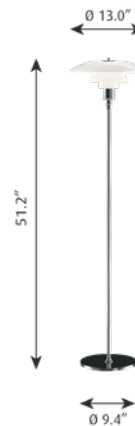

PH 3½-2½ FLOOR

Floor lamps

Designer: Poul Henningsen

Description: The fixture is designed based on the principle of a reflective three-shade system, which directs the majority of the light downwards. The shades are made of handblown opal three-layer glass, which is glossy on top and sandblasted matte on the underside, giving a soft and diffused light distribution.

Finish: Black metalized or high lustre chrome plated. White opal glass.

Material: Base: Black metalized or high lustre chrome plated, spun brass. Shades: Hand blown white opal glass. Top plate: Black metalized or high lustre chrome plated, spun brass. Stem: Black metalized or high lustre chrome plated, steel.

Mounting: Cord type: Black. Cord length: 12'. Switch: In-line on/off foot switch provided.

Weight: Max: 16 lbs.

Compliance: cULus, Dry location.

PRODUCT CODE	FINISH	LIGHT SOURCE	VOLTAGE	CABLE	EAN	ORDER NO.
PH3½2½-F	Black Metallised	1x15W A-19/medium	120V	Black cord	5703411567104	5744903879
PH3½2½-F	Brass Metallised	1x15W A-19/medium	120V	White cord	5703411096109	5744902032
PH3½2½-F	High Lustre Chrome Plated	1x15W A-19/medium	120V	Black cord	5703411127216	5744901376
SPAREPART						ORDER NO.
FOOT SWITCH, ON/OFF, BLACK						5717000000