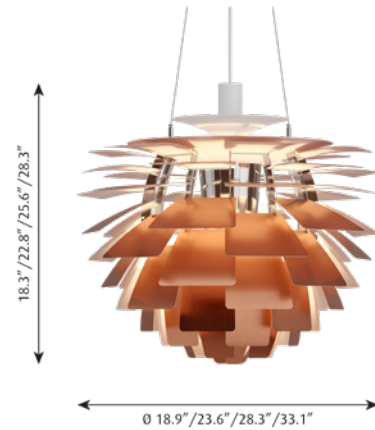

PH ARTICHOKE

Pendants

Designer: Poul Henningsen

Description: The fixture provides 100% glare-free light. The 72 precisely positioned leaves form 12 unique rows of six leaves each. They illuminate the fixture as well as emitting diffused light with a unique pattern. The fixture provides decorative and comfortable lighting. For the energy saving LED variant, the quality of light and atmosphere surrounding the product is kept at the highest level.

Finish: Brass, copper or stainless steel, brushed and coated.
Black, powder coated with white, wet painted inner side.
White, wet painted.

Material: Leaves: Punched brass, punched copper or laser cut stainless steel.
Top shade: White, spun steel.
Frame: High luster chrome plated, laser cut steel.
Suspension: High lustre chrome plated, spun aluminum.

Mounting: Mounting: Suspension type: 3x stainless steel aircraft cables.
Suspension length: 12'. Canopy: White. Cord type: 3-conductors (non-LED) / 2-conductors (LED), 18 AWG white PVC power cord. Cord color: white cord.
Cord length: 12'.

Weight: Max: 61 lbs.

Compliance: cULus, Damp location.

PRODUCT CODE	DIMENSIONS	FINISH	LIGHT SOURCE	LIGHTING CONTROL	LUMEN	VOLTAGE	CABLE	EAN	ORDER NO.
PHA-P	18.9 IN	Black	1x200W A-23W/IF medium US			120V	White cord	5703411161029	10000146919
PHA-P	18.9 IN	Black	LED 3000-1800K D2W 44W	DIM 0-10V	641	120-277V/60HZ	White cord	5714693345984	10000151300
PHA-P	18.9 IN	Black	LED 3000-1800K D2W 44W	PHASE DIMMING (MAINS DIMM)	641	120V	White cord	5714693345977	10000151301
PHA-P	18.9 IN	Black	LED 3000K 44W	DIM 0-10V	779	120-277V/60HZ	White cord	5714693346004	10000151298
PHA-P	18.9 IN	Brass	1x200W A-23W/IF medium US			120V	White cord	5703411126486	10000144752
PHA-P	18.9 IN	Brass	LED 3000-1800K D2W 44W	DIM 0-10V	800	120-277V/60HZ	White cord	5714693152889	10000149886
PHA-P	18.9 IN	Brass	LED 3000-1800K D2W 44W	PHASE DIMMING (MAINS DIMM)	800	120V	White cord	5714693152834	10000149891
PHA-P	18.9 IN	Brass	LED 3000K 44W	DIM 0-10V	971	120-277V/60HZ	White cord	5714693152988	10000149876
PHA-P	18.9 IN	Copper	1x200W A-23/CL medium US			120V	White cord	5703411149973	6149904759
PHA-P	18.9 IN	Copper	LED 3000-1800K D2W 44W	DIM 0-10V	894	120-277V/60HZ	White cord	5714693152872	10000149887
PHA-P	18.9 IN	Copper	LED 3000-1800K D2W 44W	PHASE DIMMING (MAINS DIMM)	894	120V	White cord	5714693152827	10000149892
PHA-P	18.9 IN	Copper	LED 3000K 44W	DIM 0-10V	1085	120-277V/60HZ	White cord	5714693152971	10000149877
PHA-P	18.9 IN	Stainless Steel	1x200W A-23/CL medium US			120V	White cord	5703411153000	5847901266
PHA-P	18.9 IN	Stainless Steel	LED 3000-1800K D2W 44W	DIM 0-10V	800	120-277V/60HZ	White cord	5714693152896	10000149885
PHA-P	18.9 IN	Stainless Steel	LED 3000-1800K D2W 44W	PHASE DIMMING (MAINS DIMM)	800	120V	White cord	5714693152841	10000149890
PHA-P	18.9 IN	Stainless Steel	LED 3000K 44W	DIM 0-10V	971	120-277V/60HZ	White cord	5714693152995	10000149875
PHA-P	18.9 IN	White	1x200W A-23/CL medium US			120V	White cord	5703411153031	5847901263
PHA-P	18.9 IN	White	LED 3000-1800K D2W 44W	DIM 0-10V	1208	120-277V/60HZ	White cord		10000149889
PHA-P	18.9 IN	White	LED 3000-1800K D2W 44W	PHASE DIMMING (MAINS DIMM)	1208	120V	White cord	5714693152803	10000149894
PHA-P	18.9 IN	White	LED 3000K 44W	DIM 0-10V	1466	120-277V/60HZ	White cord	5714693152957	10000149879
PHA-P	23.6 IN	Black	LED 2700K 96W	DIM 0-10V	2037	120-277V/60HZ	White cord	5714693346011	10000151297
PHA-P	23.6 IN	Black	LED 3000K 96W	DIM 0-10V	2119	120-277V/60HZ	White cord	5703411124055	10000146921
PHA-P	23.6 IN	Brass	LED 2700K 96W	DIM 0-10V	2621	120-277V/60HZ	White cord	5703411126455	10000144753
PHA-P	23.6 IN	Brass	LED 3000K 96W	DIM 0-10V	2726	120-277V/60HZ	White cord	5703411126424	10000144754