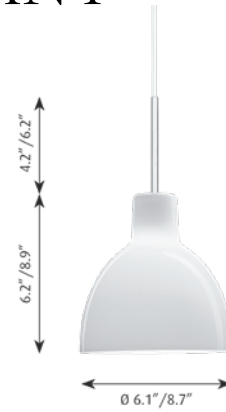

TOLDBOD 6.1/8.7 GLASS PENDANT

Pendants

Designer: Louis Poulsen A/S

Description: The fixture emits glare-free light directed primarily downwards. The opal glass provides a comfortable and uniform illumination of the area around the fixture.

Finish: White opal glass.

Material: Suspension: Brushed stainless steel. Shade: Handblown white opal glass.

Mounting: Canopy: White. Cord type: 3-conductor, 18 AWG white PVC power cord. Cord length: 12'.

Weight: Max: 4 lbs.

Compliance: cULus, Dry location.

PRODUCT CODE	DIMENSIONS	FINISH	LIGHT SOURCE	VOLTAGE	EAN	ORDER NO.
TOLDG-P	6.1 IN	White Opal Glass	1x10W G16.5/IF Candelabra US	120V	5703411231210	6040000008
TOLDG-P	8.7 IN	White Opal Glass	1x22W A-21/medium	120V	5703411799116	10000124350