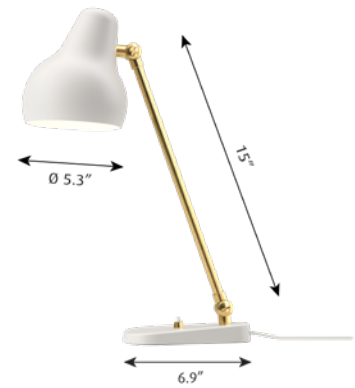

VL38 TABLE

Table lamps

Designer: Vilhelm Lauritzen

Description: The fixture emits downward directed light. The angle of the shade can be adjusted to optimize light distribution. The shade is painted white on the inside to ensure a soft comfortable light.

Finish: Brushed brass. Black or white, powder coated.

Material: Base: Die cast aluminum Shade: Spun aluminum. Stem: Brushed brass.

Mounting: Cord type: White or black. Cord length: 10'. Switch: High/low/off switch on the base. LED driver: Separate, plugs into power outlet.

Weight: Max: 5 lbs.

Compliance: cULus, Dry location.

PRODUCT CODE	FINISH	LIGHT SOURCE	LUMEN	VOLTAGE	EAN	ORDER NO.
VL38-T	Black	LED 2700K 9.6W	416	120V	5703411630532	5744163211
VL38-T	White	LED 2700K 9.6W	416	120V	5703411682562	5744162322
SPAREPART						ORDER NO.
Adaptor 12V black						5744164867
Adaptor 12V white						5744164870
VL38 REPLACEMENT KIT LED W/WIRE						5744165963