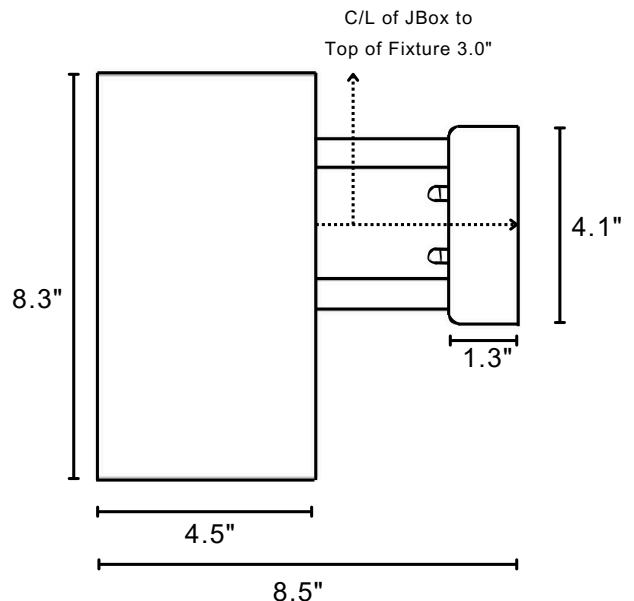

Hans-Agne Jakobsson C627/110 'Rulle' Indoor/Outdoor Sconce for Örsjö (US edition)

Designer: Hans-Agne Jakobsson
Maker: Örsjö Belysning, Sweden
Voltage: 120V
Weight: 9 lbs

Mounting: Fixed mounting to 4S J-box with 3-0 plaster ring (universal mounting ring included) for U.S. electrical.

Lamping: Accommodates a single 100W equivalent LED e26 bulb (60W incandescent).UL listed for wet location.

Recommended installation by a licensed electrician.

TWO
ENLIGHTEN
www.twoenlighten.com

Exclusive North American distributor of Örsjö lighting