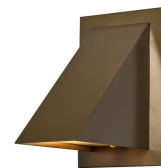

Jonas Bohlin 'Oxid' Indoor/Outdoor Sconce for Örsjö (US edition)

raw brass
SKU M4829

raw copper
SKU M4821

verdigris patinated
SKU M4825

darkly patinated
SKU M4826

white painted
SKU M4827

black painted
SKU M4828

dark brown patinated
SKU M4824

bronze painted
SKU M5566

silver painted
SKU M5568

steel painted
SKU M5569

brown painted
SKU M5567

Designer: Jonas Bohlin

Maker: Örsjö Belysning, Sweden

Voltage: 120V

Weight: 5 lbs

Mounting: Fixed mounting to 4S J-box with 3-0 plaster ring (universal cross bar bracket included) for U.S. electrical.

Lamping: Bi-Pin socket for G4, GX5.3, or G6.35 Bulbs. Accommodates a single 60W equivalent LED bulb (or 20W max halogen)
UL listed for wet location. 