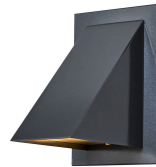

Jonas Bohlin 'Oxid' Indoor/Outdoor Sconce for Örsjö (US edition)

raw brass
SKU M4829

raw copper
SKU M4821

verdigris patinated
SKU M4825

darkly patinated
SKU M4826

white painted
SKU M4827

black painted
SKU M4828

dark brown patinated
SKU M4824

bronze painted
SKU M5566

silver painted
SKU M5568

steel painted
SKU M5569

brown painted
SKU M5567

Designer: Jonas Bohlin

Maker: Örsjö Belysning, Sweden

Voltage: 120V

Weight: 5 lbs

Mounting: Fixed mounting to 4S J-box with 3-0 plaster ring (universal cross bar bracket included) for U.S. electrical.

Lamping: Bi-Pin socket for G4, GX5.3, or G6.35 Bulbs. Accommodates a single 60W equivalent LED bulb (or 20W max halogen)
UL listed for wet location. 