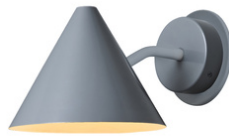

Hans-Agne Jakobsson 'Mini Tratten' Indoor/Outdoor Sconce for Örsjö (US edition)

raw brass
SKU M789

raw copper
SKU M721

verdigris patinated
SKU M788

darkly patinated
SKU M3483

white painted
SKU M3003

black painted
SKU M3002

dark brown patinated
SKU M790

polished nickel
SKU M768

bronze painted
SKU M5554

silver painted
SKU M5556

steel painted
SKU M5557

brown painted
SKU M5555

Designer: Hans-Agne Jakobsson

Maker: Örsjö Belysning, Sweden

Voltage: 120V

Weight: 2 lbs

Mounting: Fixed mounting to 4S J-box with 3-0 plaster ring (universal mounting ring included) for U.S. electrical.

Lamping: Bi-Pin socket for G4, GX5.3, or G6.35 Bulbs. Accommodates a single 60W equivalent LED bulb (or 20W max halogen) UL listed for wet location. 