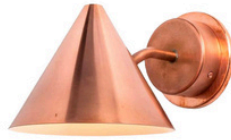

Hans-Agne Jakobsson 'Mini Tratten' Indoor/Outdoor Sconce for Örsjö (US edition)

raw brass
SKU M789

raw copper
SKU M721

verdigris patinated
SKU M788

darkly patinated
SKU M3483

white painted
SKU M3003

black painted
SKU M3002

dark brown patinated
SKU M790

polished nickel
SKU M768

bronze painted
SKU M5554

silver painted
SKU M5556

steel painted
SKU M5557

brown painted
SKU M5555

Designer: Hans-Agne Jakobsson

Maker: Örsjö Belysning, Sweden

Voltage: 120V

Weight: 2 lbs

Mounting: Fixed mounting to 4S J-box with 3-0 plaster ring (universal mounting ring included) for U.S. electrical.

Lamping: Bi-Pin socket for G4, GX5.3, or G6.35 Bulbs. Accommodates a single 60W equivalent LED bulb (or 20W max halogen) UL listed for wet location. 