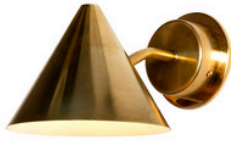

Hans-Agne Jakobsson 'Mini Tratten' Indoor/Outdoor Sconce for Örsjö (US edition)

raw brass
SKU M789

raw copper
SKU M721

verdigris patinated
SKU M788

darkly patinated
SKU M3483

white painted
SKU M3003

black painted
SKU M3002

dark brown patinated
SKU M790

polished nickel
SKU M768

bronze painted
SKU M5554

silver painted
SKU M5556

steel painted
SKU M5557

brown painted
SKU M5555

Designer: Hans-Agne Jakobsson

Maker: Örsjö Belysning, Sweden

Voltage: 120V

Weight: 2 lbs

Mounting: Fixed mounting to 4S J-box with 3-0 plaster ring (universal mounting ring included) for U.S. electrical.

Lamping: Bi-Pin socket for G4, GX5.3, or G6.35 Bulbs. Accommodates a single 60W equivalent LED bulb (or 20W max halogen) UL listed for wet location. 