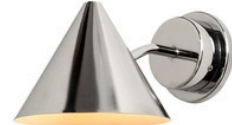

Hans-Agne Jakobsson 'Mini Tratten' Indoor/Outdoor Sconce for Örsjö (US edition)

raw brass
SKU M789

raw copper
SKU M721

verdigris patinated
SKU M788

darkly patinated
SKU M3483

white painted
SKU M3003

black painted
SKU M3002

dark brown patinated
SKU M790

polished nickel
SKU M768

bronze painted
SKU M5554

silver painted
SKU M5556

steel painted
SKU M5557

brown painted
SKU M5555

Designer: Hans-Agne Jakobsson

Maker: Örsjö Belysning, Sweden

Voltage: 120V

Weight: 2 lbs

Mounting: Fixed mounting to 4S J-box with 3-0 plaster ring (universal mounting ring included) for U.S. electrical.

Lamping: Bi-Pin socket for G4, GX5.3, or G6.35 Bulbs. Accommodates a single 60W equivalent LED bulb (or 20W max halogen) UL listed for wet location. 