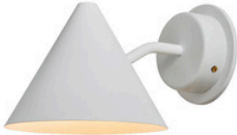

Hans-Agne Jakobsson 'Mini Tratten' Indoor/Outdoor Sconce for Örsjö (US edition)

raw brass
SKU M789

raw copper
SKU M721

verdigris patinated
SKU M788

darkly patinated
SKU M3483

white painted
SKU M3003

black painted
SKU M3002

dark brown patinated
SKU M790

polished nickel
SKU M768

bronze painted
SKU M5554

silver painted
SKU M5556

steel painted
SKU M5557

brown painted
SKU M5555

Designer: Hans-Agne Jakobsson

Maker: Örsjö Belysning, Sweden

Voltage: 120V

Weight: 2 lbs

Mounting: Fixed mounting to 4S J-box with 3-0 plaster ring (universal mounting ring included) for U.S. electrical.

Lamping: Bi-Pin socket for G4, GX5.3, or G6.35 Bulbs. Accommodates a single 60W equivalent LED bulb (or 20W max halogen) UL listed for wet location. 