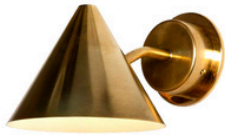

# Hans-Agne Jakobsson 'Mini Tratten' Indoor/Outdoor Sconce for Örsjö (US edition)

raw brass  
SKU M789R

polished brass/white interior  
SKU M789

raw copper  
SKU M721R

polished copper/white interior  
SKU M721

steel painted  
SKU M5557

black painted  
SKU M3002

**Designer:** Hans-Agne Jakobsson

**Maker:** Örsjö Belysning, Sweden

**Voltage:** 120V

**Weight:** 2 lbs

**Mounting:** Fixed mounting to 4S J-box with 3-0 plaster ring (universal mounting ring included) for U.S. electrical.