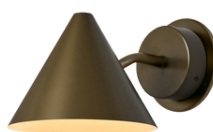

# Hans-Agne Jakobsson 'Mini Tratten' Indoor/Outdoor Sconce for Örsjö (US edition)

raw brass  
SKU M789R

polished brass/white interior  
SKU M789

raw copper  
SKU M721R

polished copper/white interior  
SKU M721

polished nickel  
SKU M768

verdigris patinated  
SKU M788

darkly patinated  
SKU M3483

dark brown patinated  
SKU M790

white painted  
SKU M3003

silver painted  
SKU M5556

brown painted  
SKU M5555

bronze painted  
SKU M5554

steel painted  
SKU M5557

black painted  
SKU M3002

**Designer:** Hans-Agne Jakobsson

**Maker:** Örsjö Belysning, Sweden

**Voltage:** 120V

**Weight:** 2 lbs

**Mounting:** Fixed mounting to 4S J-box with 3-0 plaster ring (universal mounting ring included) for U.S. electrical.