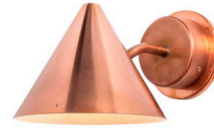

# Hans-Agne Jakobsson 'Mini Tratten' Indoor/Outdoor Sconce for Örsjö (US edition)

raw brass  
SKU M789R

polished brass/white interior  
SKU M789

raw copper  
SKU M721R

polished copper/white interior  
SKU M721

polished nickel  
SKU M768

verdigris patinated  
SKU M788

darkly patinated  
SKU M3483

dark brown patinated  
SKU M790

white painted  
SKU M3003

silver painted  
SKU M5556

brown painted  
SKU M5555

bronze painted  
SKU M5554

steel painted  
SKU M5557

black painted  
SKU M3002

**Designer:** Hans-Agne Jakobsson

**Maker:** Örsjö Belysning, Sweden

**Voltage:** 120V

**Weight:** 2 lbs

**Mounting:** Fixed mounting to 4S J-box with 3-0 plaster ring (universal mounting ring included) for U.S. electrical.