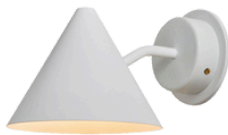

white painted
SKU M3003