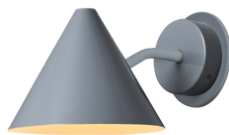

# Hans-Agne Jakobsson 'Mini Tratten' Indoor/Outdoor Sconce for Örsjö (US edition)

raw brass  
SKU M789R

polished brass/white interior  
SKU M789

raw copper  
SKU M721R

polished copper/white interior  
SKU M721

polished nickel  
SKU M768

verdigris patinated  
SKU M788

darkly patinated  
SKU M3483

dark brown patinated  
SKU M790

white painted  
SKU M3003

silver painted  
SKU M5556

brown painted  
SKU M5555

bronze painted  
SKU M5554

steel painted  
SKU M5557

black painted  
SKU M3002

**Designer:** Hans-Agne Jakobsson

**Maker:** Örsjö Belysning, Sweden

**Voltage:** 120V

**Weight:** 2 lbs

**Mounting:** Fixed mounting to 4S J-box with 3-0 plaster ring (universal mounting ring included) for U.S. electrical.