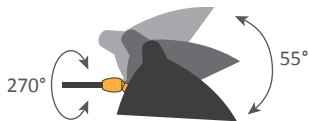

Corps : Acier | Rotule : Laiton | Réflecteur : Aluminium

non inclus
not included

Indoor use and dry locations only

Colors available : Black or White - Inside of the reflector is always shiny white

Body : Steel | Swivel : Brass | Reflector : Aluminium