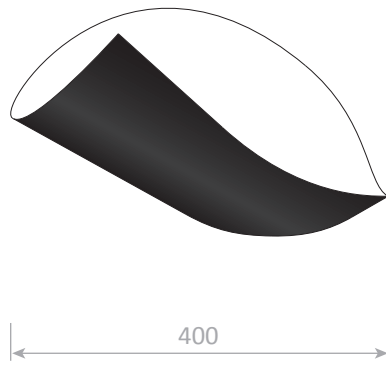

Gauche / Left