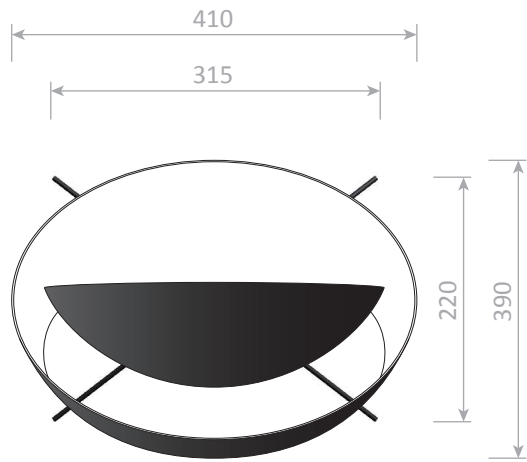

Corps : Acier | Rotule : Laiton | Réflecteur : Aluminium

non inclus
not included

Indoor use and dry locations only

Colors available : Black or White - Inside of the reflector is always shiny white

Body : Steel | Swivel : Brass | Reflector : Aluminium