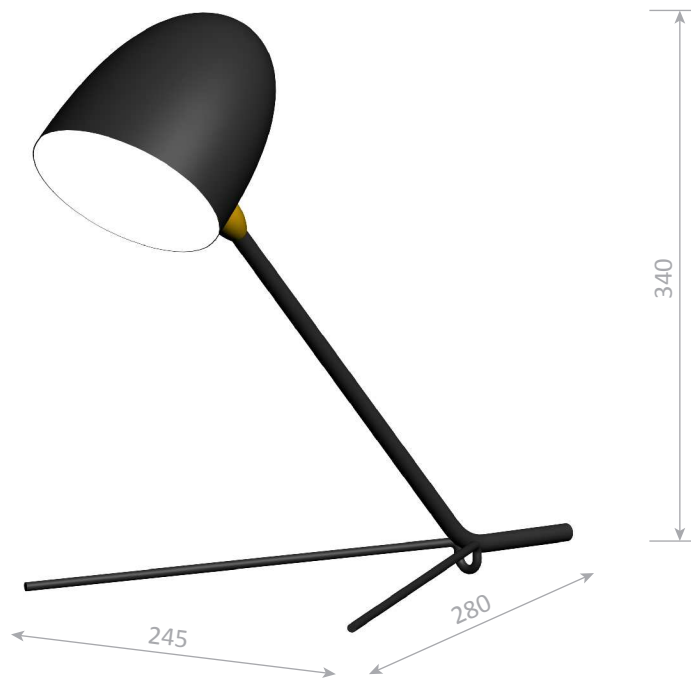

Corps : Acier | Rotule : Laiton | Réflecteur : Aluminium

non inclus
not included

Indoor use and dry locations only

Colors available : Black or White - Inside of the reflector is always shiny white

Body : Steel | Swivel : Brass | Reflector : Aluminium