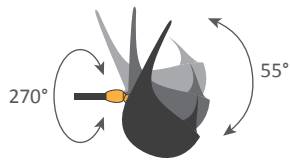

Colors available : Black or White - Inside of the reflector is always shiny white

Body : Steel | Swivel : Brass | Reflector : Aluminium

Platine de fixation murale / Wall mounting plate

Applique Flamme - 1962