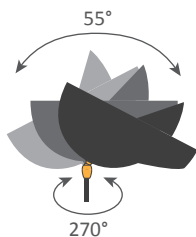

Corps : Acier | Rotule : Laiton | Réflecteur : Aluminium

non inclus
not included

Indoor use and dry locations only

Colors available : Black or White - Inside of the reflector is always shiny white

Body : Steel | Swivel : Brass | Reflector : Aluminium