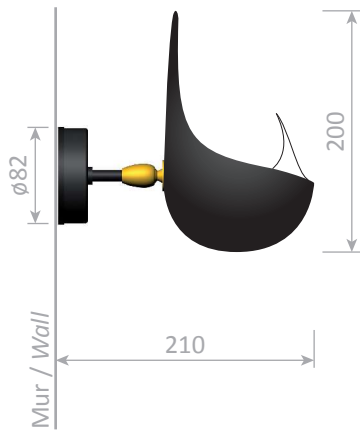

non inclus
not included

Indoor use and dry locations only

Colors available : Black or White - Inside of the reflector is always shiny white

Body : Steel | Swivel : Brass | Reflector : Aluminium

Platine de fixation murale / Wall mounting plate