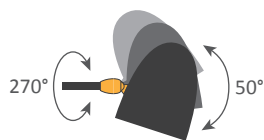

Corps : Acier | Rotule : Laiton | Réflecteur : Aluminium

non inclus
not included

Indoor use and dry locations only

Colors available : Black or White - Inside of the reflector is always shiny white

Body : Steel | Swivel : Brass | Reflector : Aluminium