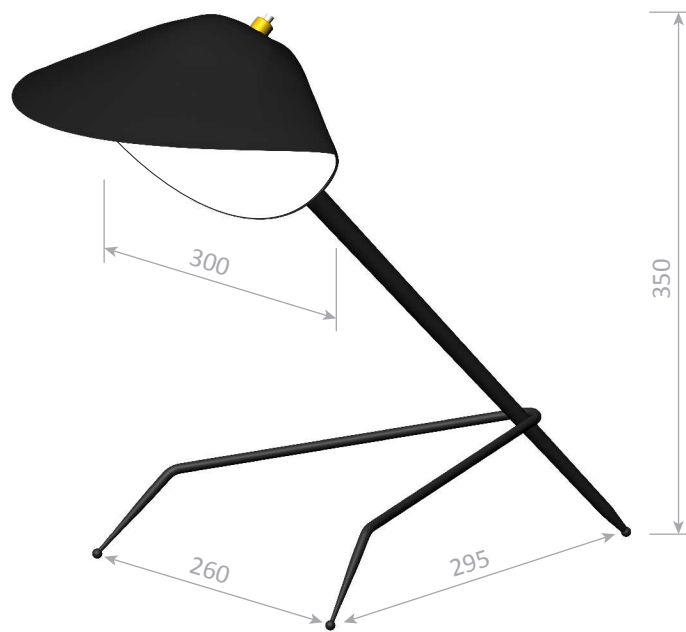

Corps : Acier | Rotule : Laiton | Réflecteur : Aluminium

non inclus
not included

Indoor use and dry locations only

Colors available : Black or White - Inside of the reflector is always shiny white

Body : Steel | Swivel : Brass | Reflector : Aluminium