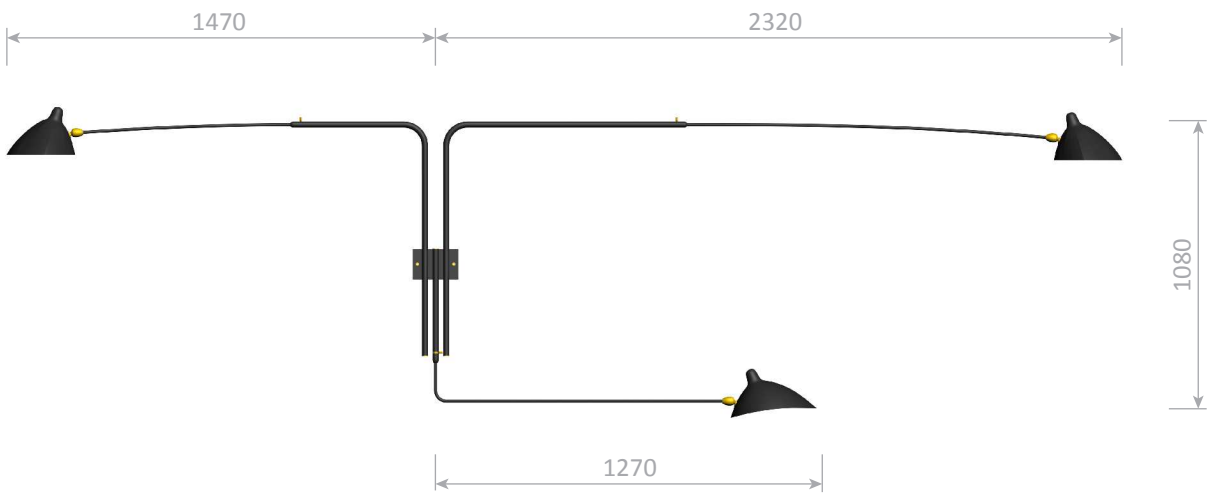

non inclus
not included

Indoor use and dry locations only

Colors available : Black or White - Inside of the reflector is always shiny white

Body : Steel | Swivel : Brass | Reflector : Aluminium

Platine de fixation murale / Wall mounting plate