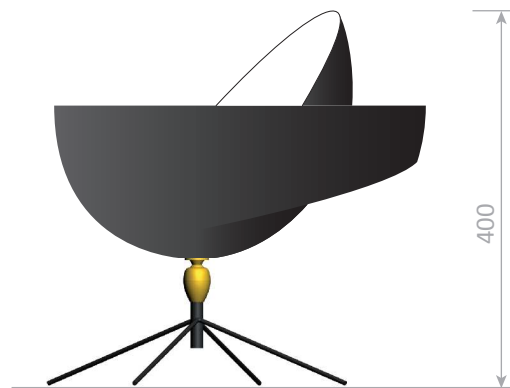

Corps : Acier | Rotule : Laiton | Réflecteur : Aluminium

non inclus
not included

Indoor use and dry locations only

Colors available : Black or White - Inside of the reflector is always shiny white

Body : Steel | Swivel : Brass | Reflector : Aluminium