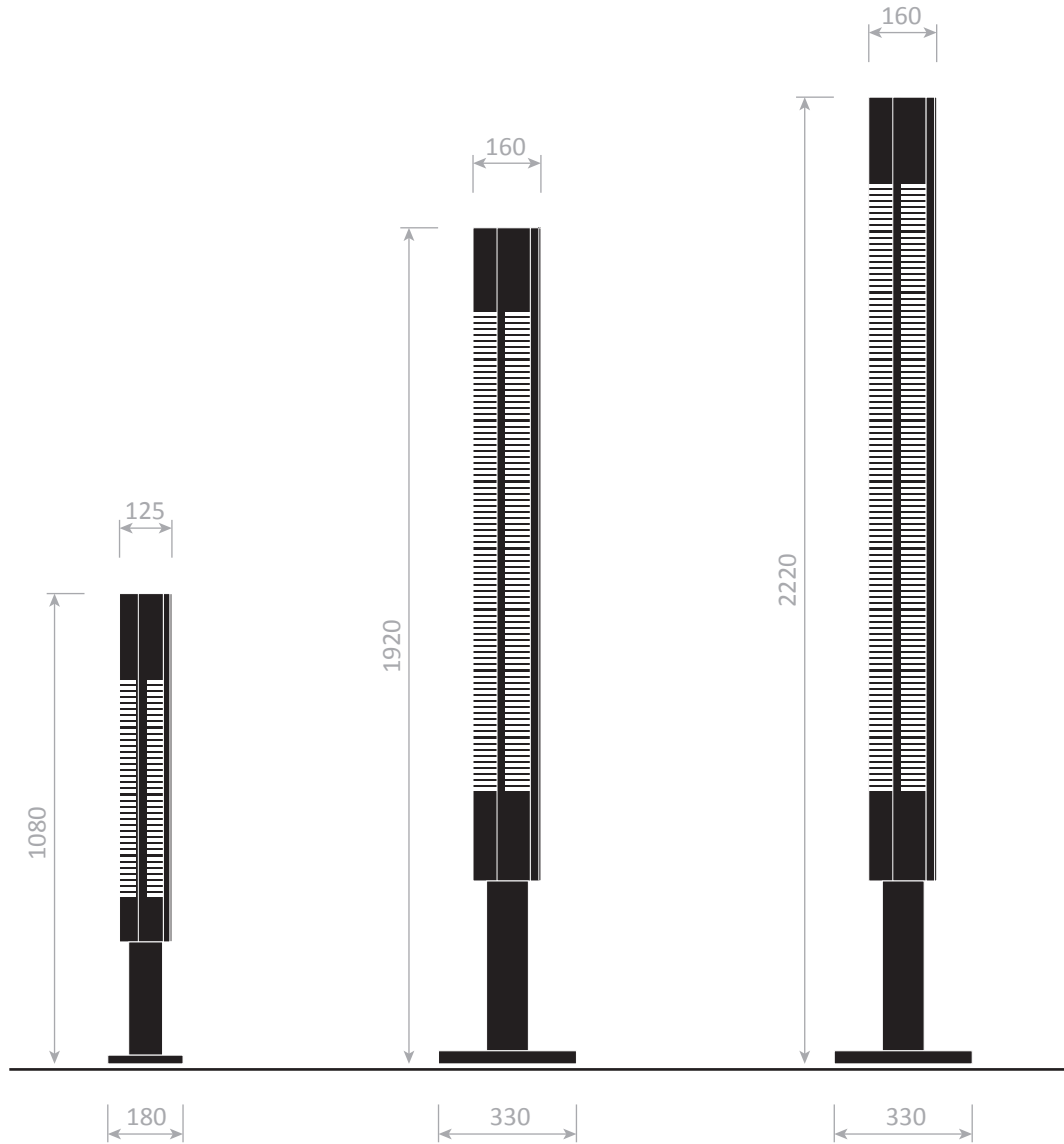

Colonne lumineuse Signal - 1962

Column lamp Signal - 1962