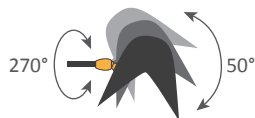

Corps : Acier | Rotule : Laiton | Réflecteur : Aluminium

non inclus
not included

Indoor use and dry locations only

Colors available : Black or White - Inside of the reflector is always shiny white

Body : Steel | Swivel : Brass | Reflector : Aluminium